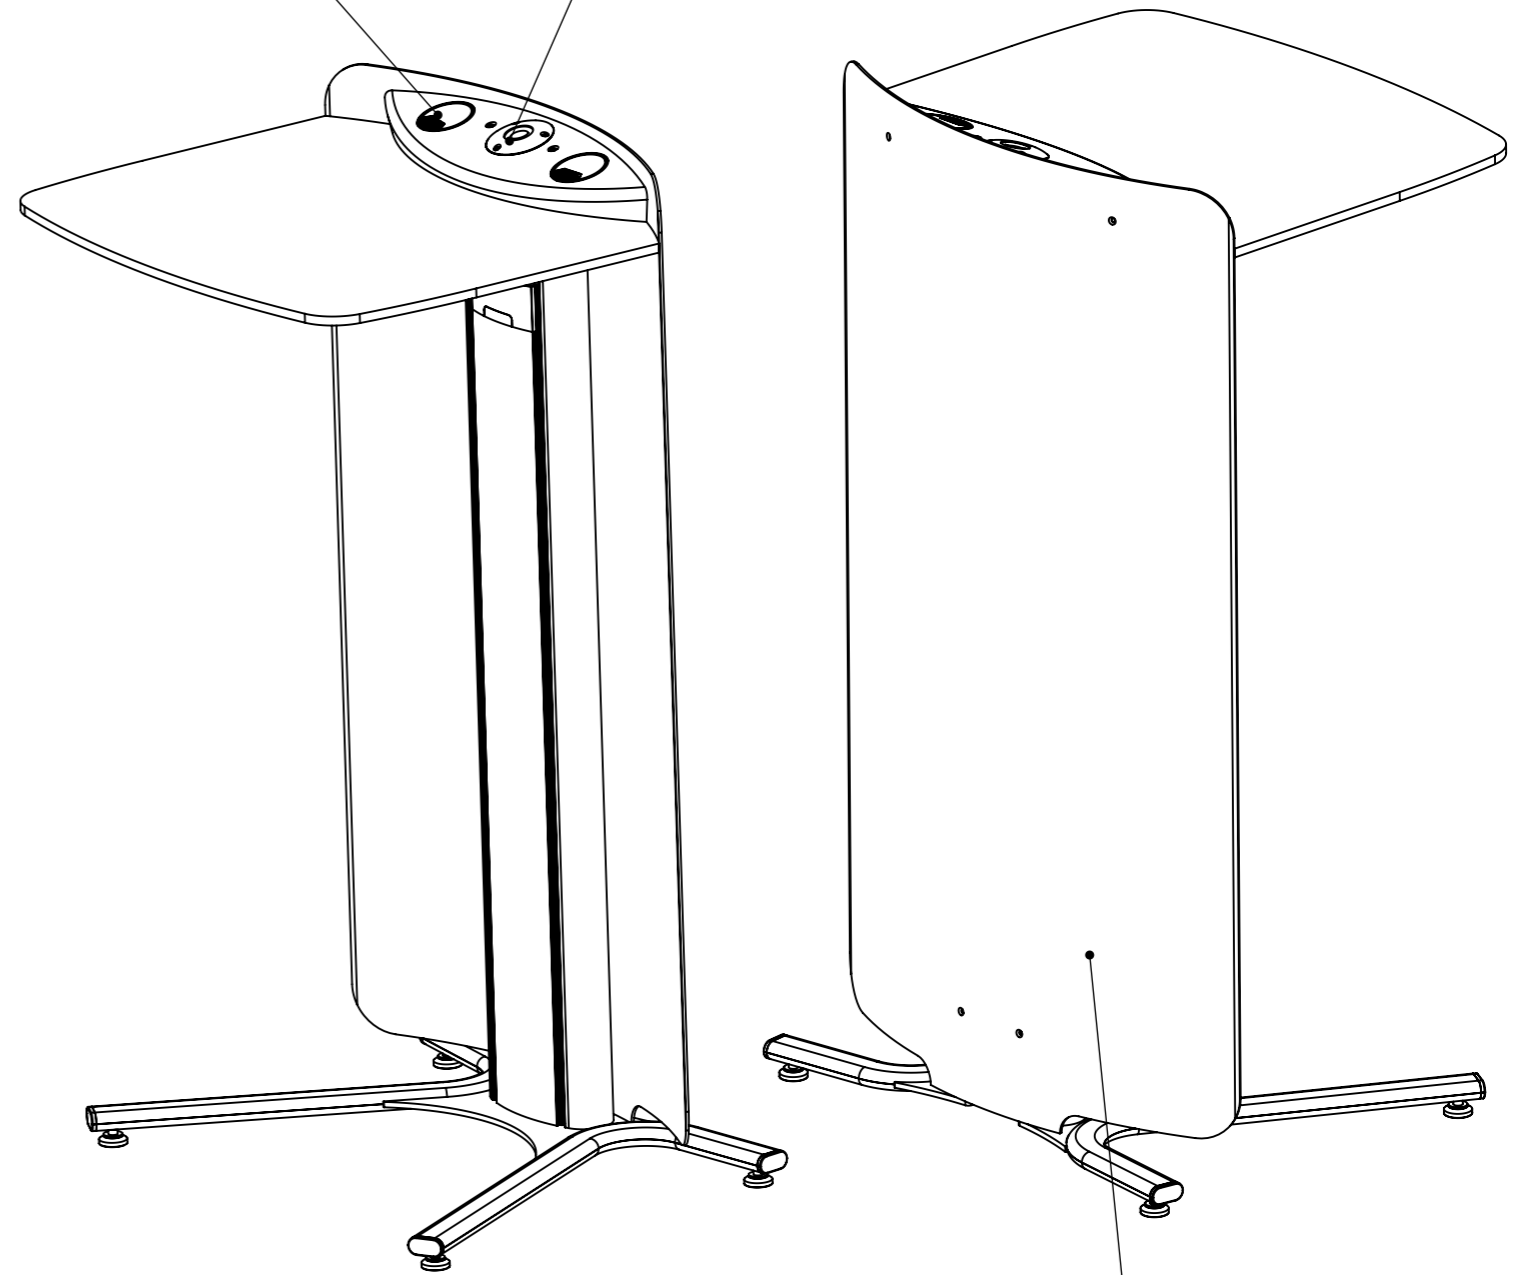

A-A (1 : 10)

CABLE ACCESS PORTS

SENNHEISER MZS 31
UNIVERSAL GOOSENECK
SHOCK MOUNT

SHIELD ANODISED ALUMINIUM AS STANDARD
OPTIONS OF OTHER FINISHES AVAILABLE

DEBUR AND BREAK SHARP EDGES		Mode-AL.co.uk UNIT 4 ANAMAX IND. PARK, OXFORD ROAD, TATLING END, BUCKS SL9 7BB TEL +44 (0)1753 880824
MATERIAL:	N/A	
FINISH:	N/A	TITLE: LECTERN 01 LCB
UNLESS OTHERWISE SPECIFIED: DIMENSIONS ARE IN MILLIMETERS TOLERANCES: LINEAR: X. ±1.0mm X.X ±0.25 mm X.XX ±0.10 mm ANGULAR: X.XX ±0.1°		DWG NO. MA-L-01-LCB
SCALE: 1:10		REV A
SHEET 1 OF 1		A3