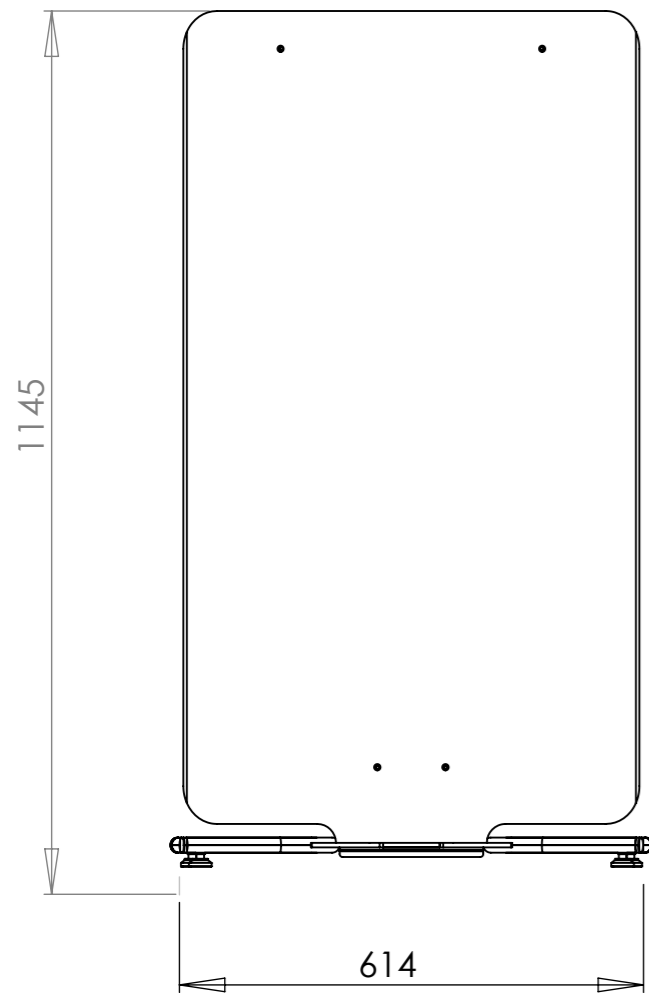

A-A (1 : 10)

CABLE ACCESS PORTS

SENNHEISER MZS 31
UNIVERSAL GOOSENECK
SHOCK MOUNT

SHIELD ANODISED ALUMINIUM AS STANDARD
OPTIONS OF OTHER FINISHES AVAILABLE

DEBUR AND BREAK SHARP EDGES		Mode-AL.co.uk UNIT 4 ANAMAX IND. PARK, OXFORD ROAD, TATLING END, BUCKS SL9 7BB TEL +44 (0)1753 880824
MATERIAL:	N/A	
FINISH:	N/A	TITLE: LECTERN 01 LCB
UNLESS OTHERWISE SPECIFIED: DIMENSIONS ARE IN MILLIMETERS TOLERANCES: LINEAR: X. ±1.0mm X.X ±0.25 mm X.XX ±0.10 mm ANGULAR: X.XX ±0.1°		DWG NO. MA-L-01-LCB
SCALE: 1:10		REV A
SHEET 1 OF 1		A3