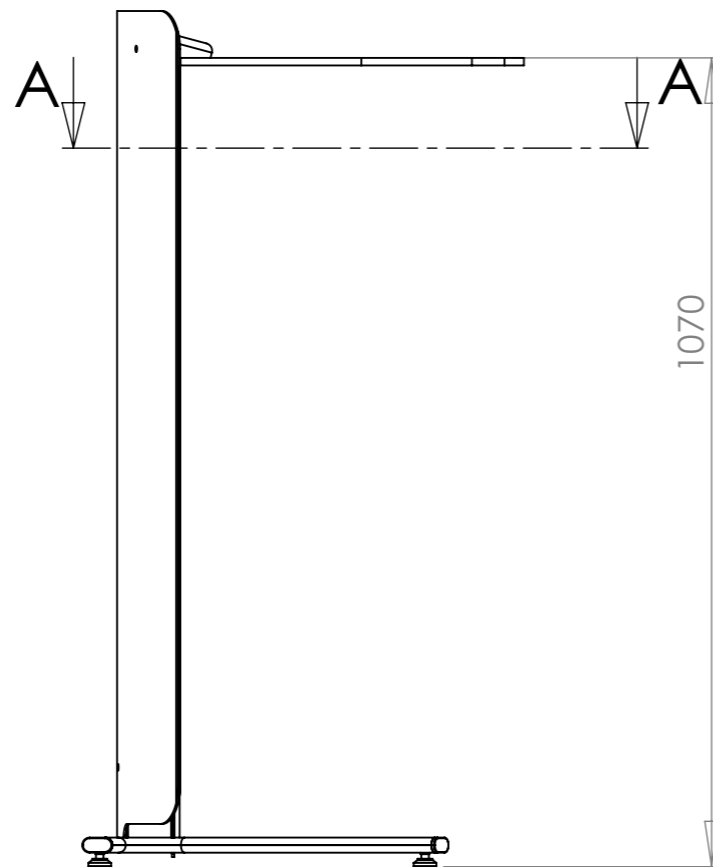

A-A (1 : 10)

CABLE ACCESS PORTS

SENNHEISER MZS 31
UNIVERSAL GOOSENECK
SHOCK MOUNT

SHIELD ANODISED ALUMINIUM AS STANDARD
OPTIONS OF OTHER FINISHES AVAILABLE

DEBUR AND BREAK SHARP EDGES		Mode-AL.co.uk UNIT 4 ANAMAX IND. PARK, OXFORD ROAD, TATLING END, BUCKS SL9 7BB TEL +44 (0)1753 880824
MATERIAL:	N/A	
FINISH:	N/A	TITLE: LECTERN 01 LCB
UNLESS OTHERWISE SPECIFIED: DIMENSIONS ARE IN MILLIMETERS TOLERANCES: LINEAR: X. ±1.0mm X.X ±0.25 mm X.XX ±0.10 mm ANGULAR: X.XX ±0.1°		DWG NO. MA-L-01-LCB
SCALE: 1:10		REV A
SHEET 1 OF 1		A3