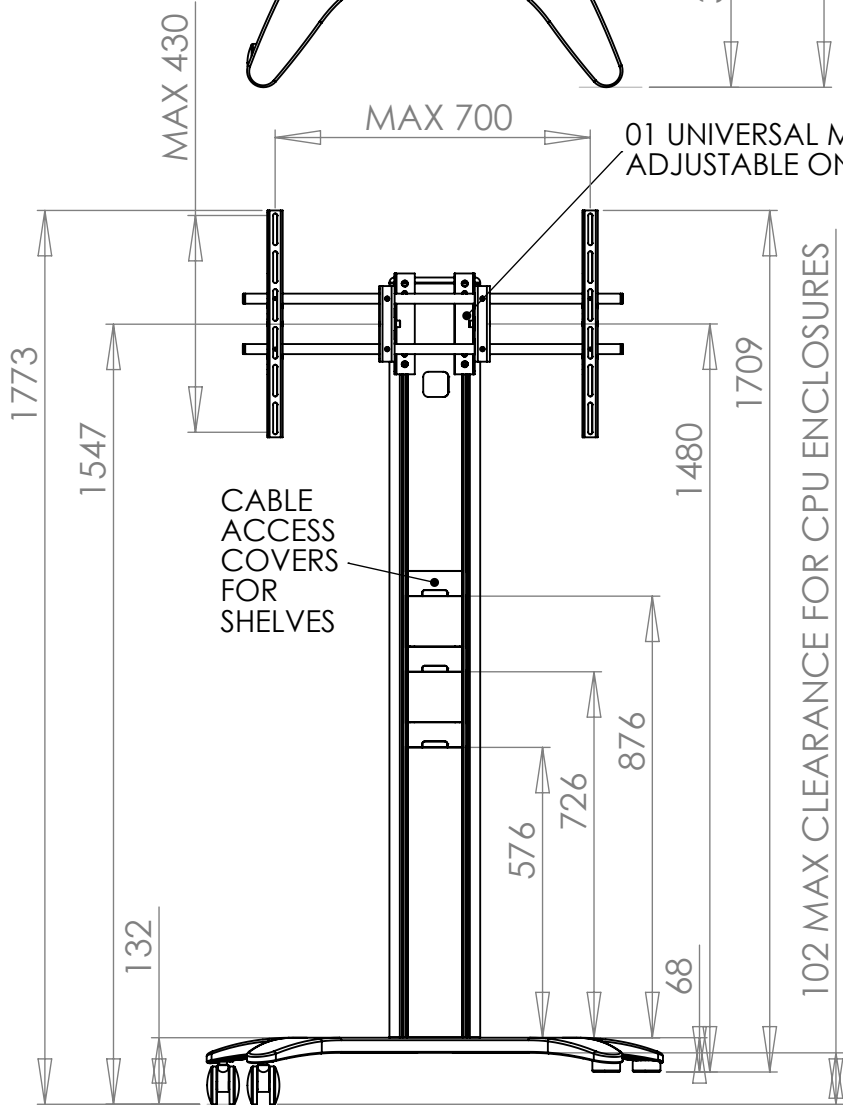

NOTE ALL ACCESSORIES FROM THE STANDARD PLASMA STAND RANGE ARE COMPATIBLE WITH THIS STAND

REMOVABLE REAR COVER

OPTIONS OF CASTORS OR LEVELLING FEET

DEBUR AND BREAK SHARP EDGES		Mode-AL.co.uk UNIT 4 ANAMAX IND. PARK. OXFORD ROAD, TATLING END, BUCKS SL9 7BB TEL +44 (0)1753 880824
MATERIAL: N/A		
FINISH: BLACK OR SILVER		TITLE: PLASMA STAND DCB 1500 mm BASIC DIMS
UNLESS OTHERWISE SPECIFIED: DIMENSIONS ARE IN MILLIMETERS TOLERANCES: LINEAR: X. ±1.0mm X.X ±0.25 mm X.XX ±0.10 mm ANGULAR: X.XX ±0.1°		DWG NO. PD150001XX
SCALE: NTS	SHEET 1 OF 1	REV A