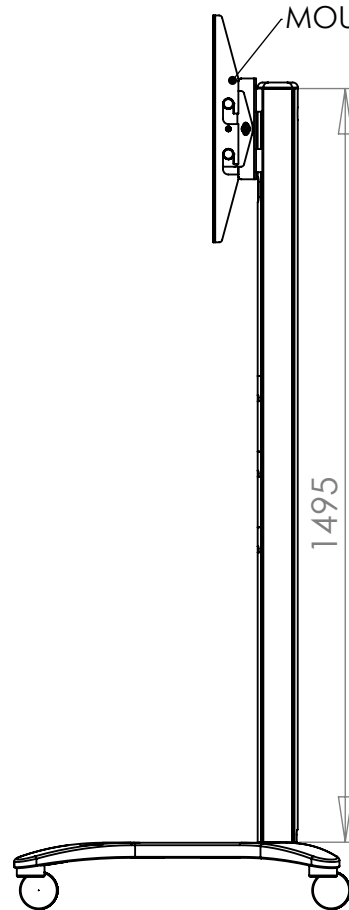

NOTE ALL ACCESSORIES FROM THE STANDARD PLASMA STAND RANGE ARE COMPATIBLE WITH THIS STAND

REMOVABLE REAR COVER

OPTIONS OF CASTORS OR LEVELLING FEET

DEBUR AND BREAK SHARP EDGES		Mode-AL.co.uk UNIT 4 ANAMAX IND. PARK. OXFORD ROAD, TATLING END, BUCKS SL9 7BB TEL +44 (0)1753 880824
MATERIAL: N/A		
FINISH: BLACK OR SILVER		TITLE: PLASMA STAND DCB 1500 mm BASIC DIMS
UNLESS OTHERWISE SPECIFIED: DIMENSIONS ARE IN MILLIMETERS TOLERANCES: LINEAR: X. ±1.0mm X.X ±0.25 mm X.XX ±0.10 mm ANGULAR: X.XX ±0.1°		DWG NO. PD150001XX
SCALE: NTS	SHEET 1 OF 1	REV A