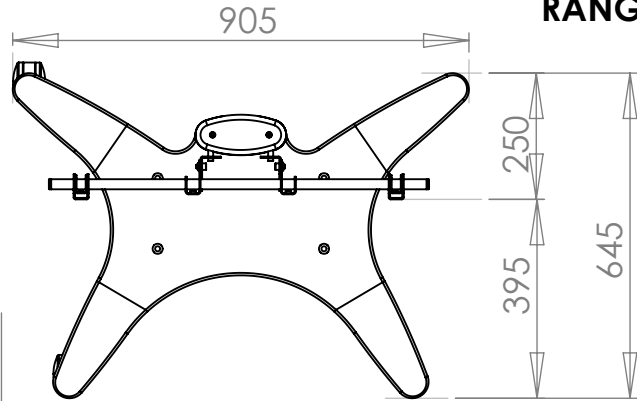

NOTE ALL ACCESSORIES FROM THE STANDARD PLASMA STAND RANGE ARE COMPATIBLE WITH THIS STAND

REMOVABLE REAR COVER

OPTIONS OF CASTORS OR LEVELLING FEET

DEBUR AND BREAK SHARP EDGES		Mode-AL.co.uk UNIT 4 ANAMAX IND. PARK. OXFORD ROAD, TATLING END, BUCKS SL9 7BB TEL +44 (0)1753 880824
MATERIAL: N/A		
FINISH: BLACK OR SILVER		TITLE: PLASMA STAND DCB 1500 mm BASIC DIMS
UNLESS OTHERWISE SPECIFIED: DIMENSIONS ARE IN MILLIMETERS TOLERANCES: LINEAR: X. ±1.0mm X.X ±0.25 mm X.XX ±0.10 mm ANGULAR: X.XX ±0.1°		DWG NO. PD150001XX
SCALE: NTS	SHEET 1 OF 1	REV A