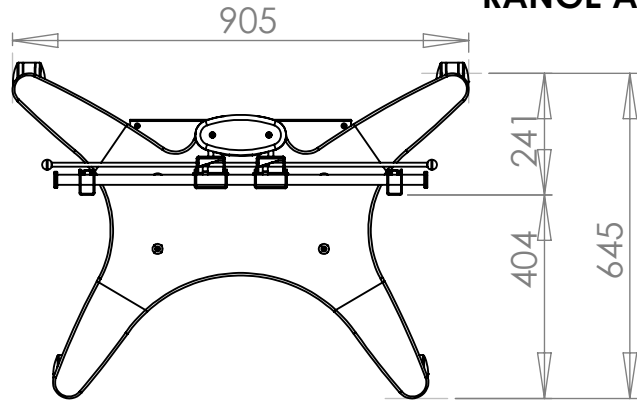

**NOTE ALL ACCESSORIES FROM THE STANDARD PLASMA STAND RANGE ARE COMPATIBLE WITH THIS STAND**

29 UNIVERSAL MOUNT  
HEIGHT ADJUSTABLE  
ON SET UP

700 MAX

TILT ADJUSTMENT  
+15 -5°

REMOVABLE  
REAR COVER

DEBUR AND BREAK SHARP EDGES		<b>Mode-AL.co.uk</b> UNIT 4 ANAMAX IND. PARK. OXFORD ROAD, TATLING END, BUCKS SL9 7BB TEL +44 (0)1753 880824
MATERIAL:	N/A	
FINISH:	BLACK	TITLE: PLASMA STAND DCB 1500mm CPU ENCLOSURE UNIV BLACK CASTORS
UNLESS OTHERWISE SPECIFIED: DIMENSIONS ARE IN MILLIMETERS TOLERANCES: LINEAR: X. ±1.0mm X.X ±0.25 mm X.XX ±0.10 mm ANGULAR: X.XX ±0.1°		DWG NO. PD15C129CB
SCALE: NTS		REV A
SHEET 1 OF 1		A4