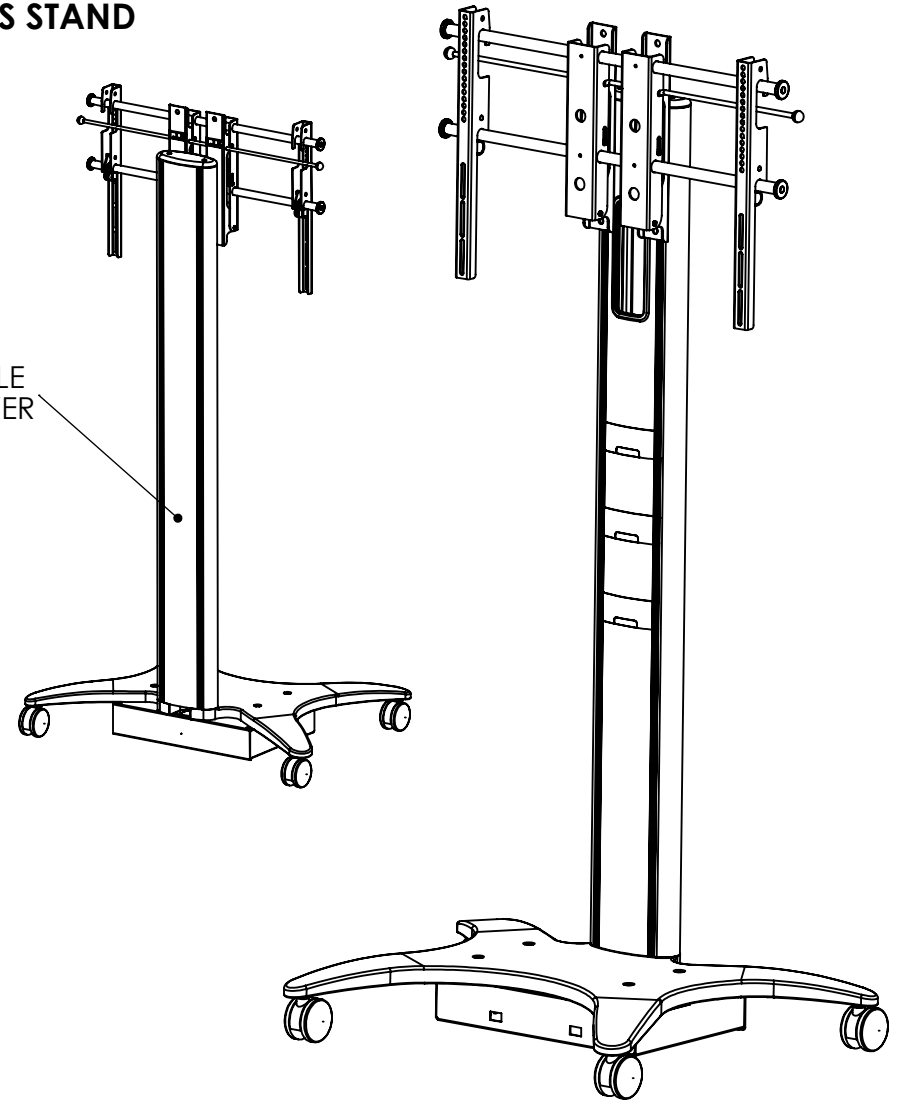

**NOTE ALL ACCESSORIES FROM THE STANDARD PLASMA STAND RANGE ARE COMPATIBLE WITH THIS STAND**

29 UNIVERSAL MOUNT  
HEIGHT ADJUSTABLE  
ON SET UP

700 MAX

TILT ADJUSTMENT  
+15 -5°

REMOVABLE  
REAR COVER

DEBUR AND BREAK SHARP EDGES		<b>Mode-AL.co.uk</b> UNIT 4 ANAMAX IND. PARK. OXFORD ROAD, TATLING END, BUCKS SL9 7BB TEL +44 (0)1753 880824
MATERIAL:	N/A	
FINISH:	BLACK	TITLE: PLASMA STAND DCB 1500mm CPU ENCLOSURE UNIV BLACK CASTORS
UNLESS OTHERWISE SPECIFIED: DIMENSIONS ARE IN MILLIMETERS TOLERANCES: LINEAR: X. ±1.0mm X.X ±0.25 mm X.XX ±0.10 mm ANGULAR: X.XX ±0.1°		DWG NO. PD15C129CB
SCALE: NTS		REV A
SHEET 1 OF 1		A4