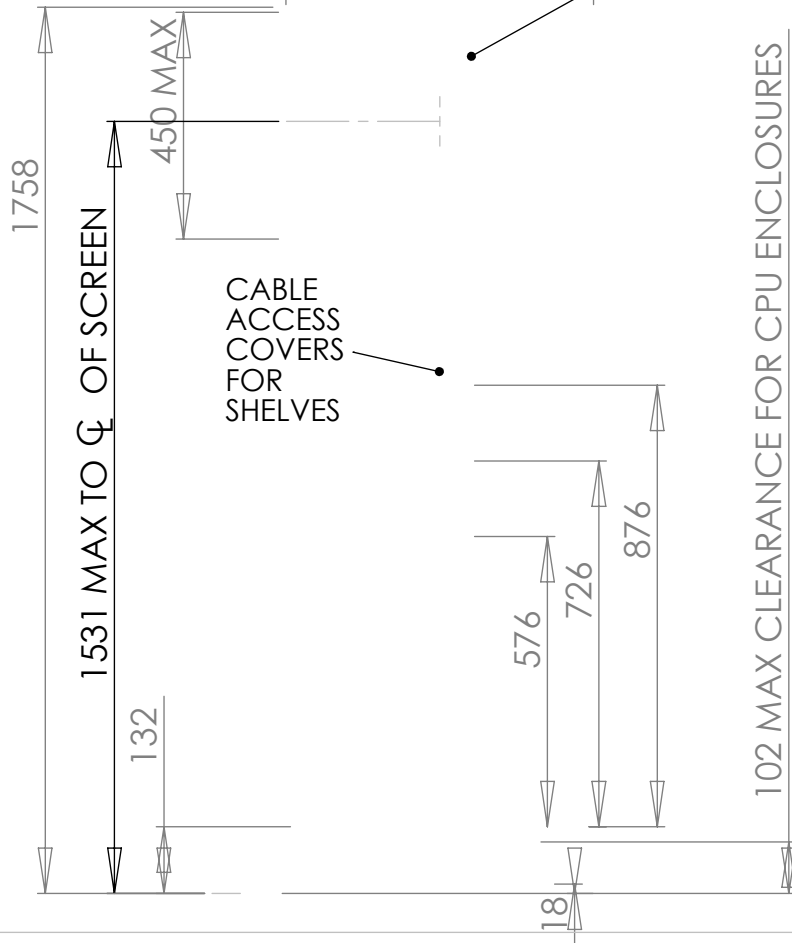

**NOTE ALL ACCESSORIES FROM THE STANDARD PLASMA STAND RANGE ARE COMPATIBLE WITH THIS STAND**

29 UNIVERSAL MOUNT  
HEIGHT ADJUSTABLE  
ON SET UP

700 MAX

TILT ADJUSTMENT  
+15 -5°

REMOVABLE  
REAR COVER

DEBUR AND BREAK SHARP EDGES		<b>Mode-AL.co.uk</b> UNIT 4 ANAMAX IND. PARK. OXFORD ROAD, TATLING END, BUCKS SL9 7BB TEL +44 (0)1753 880824
MATERIAL:	N/A	
FINISH:	BLACK	TITLE: PLASMA STAND DCB 1500mm CPU ENCLOSURE UNIV BLACK CASTORS
UNLESS OTHERWISE SPECIFIED: DIMENSIONS ARE IN MILLIMETERS TOLERANCES: LINEAR: X. ±1.0mm X.X ±0.25 mm X.XX ±0.10 mm ANGULAR: X.XX ±0.1°		DWG NO. PD15C129CB
SCALE: NTS		REV A
SHEET 1 OF 1		A4