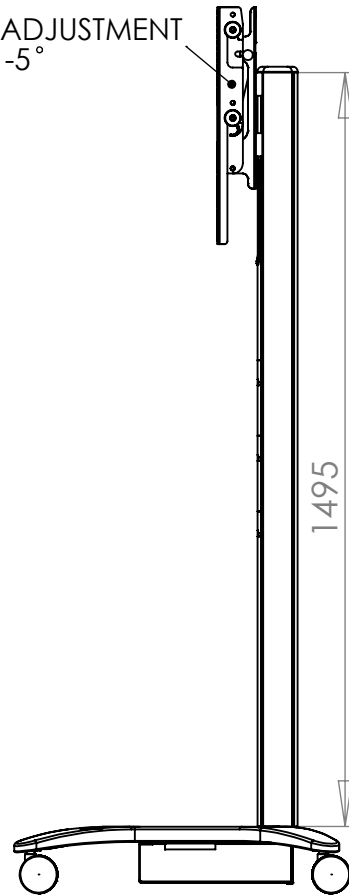

**NOTE ALL ACCESSORIES FROM THE STANDARD PLASMA STAND RANGE ARE COMPATIBLE WITH THIS STAND**

29 UNIVERSAL MOUNT  
HEIGHT ADJUSTABLE  
ON SET UP

700 MAX

TILT ADJUSTMENT  
+15 -5°

REMOVABLE  
REAR COVER

DEBUR AND BREAK SHARP EDGES		<b>Mode-AL.co.uk</b> UNIT 4 ANAMAX IND. PARK. OXFORD ROAD, TATLING END, BUCKS SL9 7BB TEL +44 (0)1753 880824
MATERIAL:	N/A	
FINISH:	BLACK	TITLE: PLASMA STAND DCB 1500mm CPU ENCLOSURE UNIV BLACK CASTORS
UNLESS OTHERWISE SPECIFIED: DIMENSIONS ARE IN MILLIMETERS TOLERANCES: LINEAR: X. ±1.0mm X.X ±0.25 mm X.XX ±0.10 mm ANGULAR: X.XX ±0.1°		DWG NO. PD15C129CB
SCALE: NTS		REV A
SHEET 1 OF 1		A4