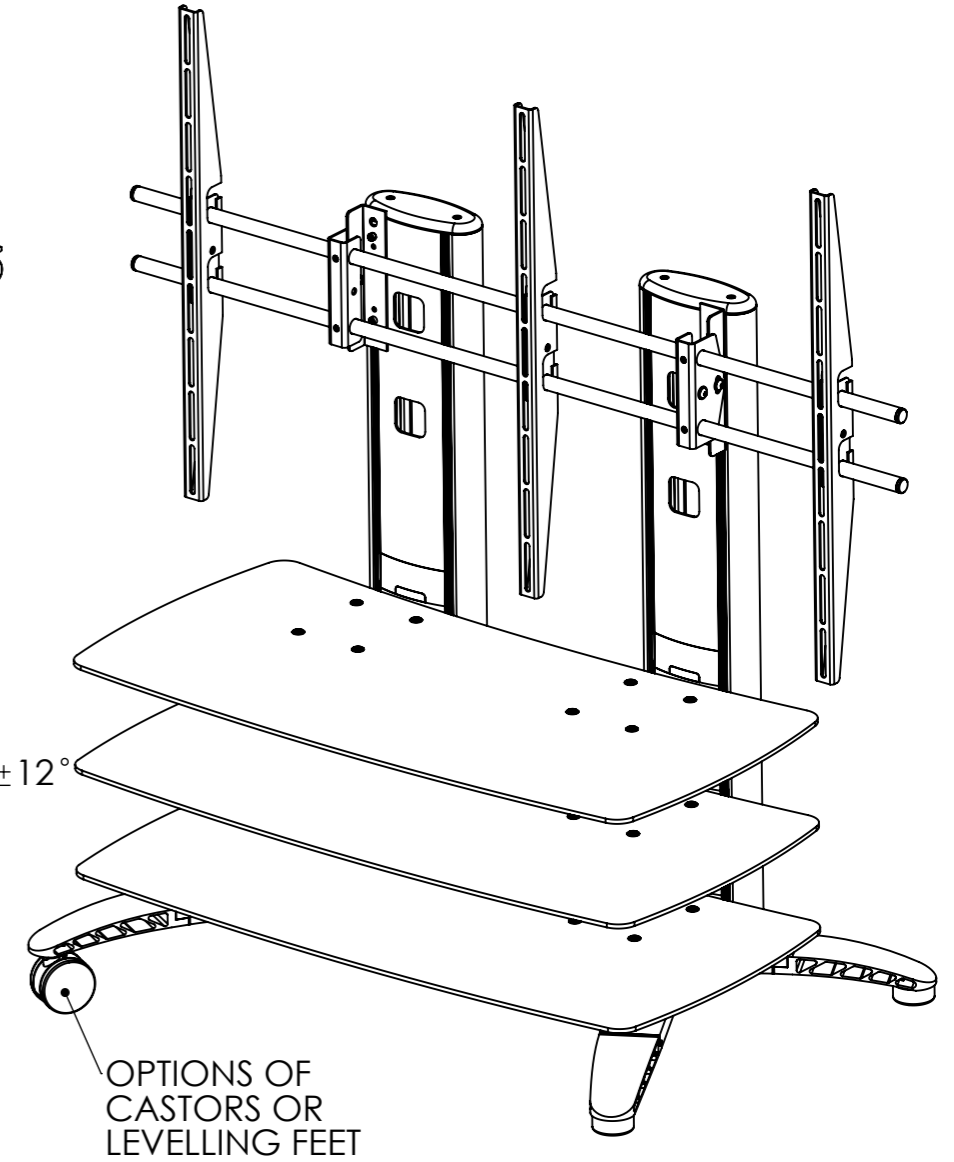

REMOVABLE REAR COVERS

MOUNT CONFIGURED TO SUIT SCREENS

CABLE ACCESS COVERS FOR SHELVES

102 MAX CLEARANCE FOR CPU ENCLOSURES

OPTIONAL BALLAST PLATES IF REQUIRED

MOUNT TILT  $\pm 12^\circ$

OPTIONS OF CASTORS OR LEVELLING FEET

DEBUR AND BREAK SHARP EDGES

MATERIAL:

N/A

FINISH:

BLACK OR SILVER

UNLESS OTHERWISE SPECIFIED:  
DIMENSIONS ARE IN MILLIMETERS

TOLERANCES:

LINEAR: X.  $\pm 1.0$ mm

X.X  $\pm 0.25$  mm

X.XX  $\pm 0.10$  mm

ANGULAR: X.XX  $\pm 0.1^\circ$

**Mode-AL.co.uk**

UNIT 4 ANAMAX IND. PARK, OXFORD ROAD,  
TATLING END, BUCKS SL9 7BB TEL +44 (0)1753 880824

TITLE:

PLASMA STAND  
MEGA BASIC DIMS

DWG NO.

PM093505XX

REV

A

SCALE: 1:12

SHEET 1 OF 1

A3