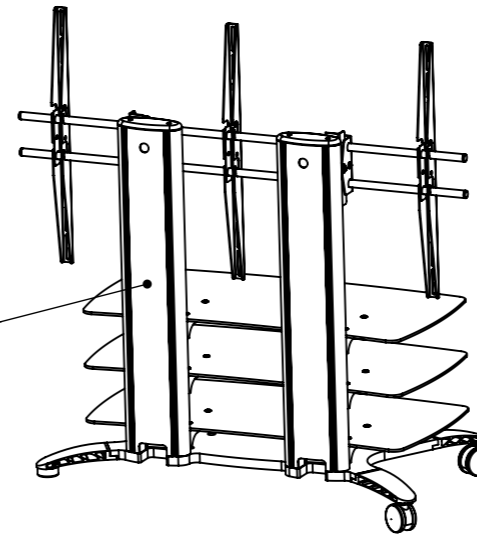

REMOVABLE REAR COVERS

MOUNT CONFIGURED TO SUIT SCREENS

CABLE ACCESS COVERS FOR SHELVES

102 MAX CLEARANCE FOR CPU ENCLOSURES

OPTIONAL BALLAST PLATES IF REQUIRED

MOUNT TILT  $\pm 12^\circ$

OPTIONS OF CASTORS OR LEVELLING FEET

DEBUR AND BREAK SHARP EDGES

MATERIAL:

N/A

FINISH:

BLACK OR SILVER

UNLESS OTHERWISE SPECIFIED:  
DIMENSIONS ARE IN MILLIMETERS

TOLERANCES:

LINEAR: X.  $\pm 1.0$ mm

X.X  $\pm 0.25$  mm

X.XX  $\pm 0.10$  mm

ANGULAR: X.XX  $\pm 0.1^\circ$

**Mode-AL.co.uk**

UNIT 4 ANAMAX IND. PARK, OXFORD ROAD,  
TATLING END, BUCKS SL9 7BB TEL +44 (0)1753 880824

TITLE:

PLASMA STAND  
MEGA BASIC DIMS