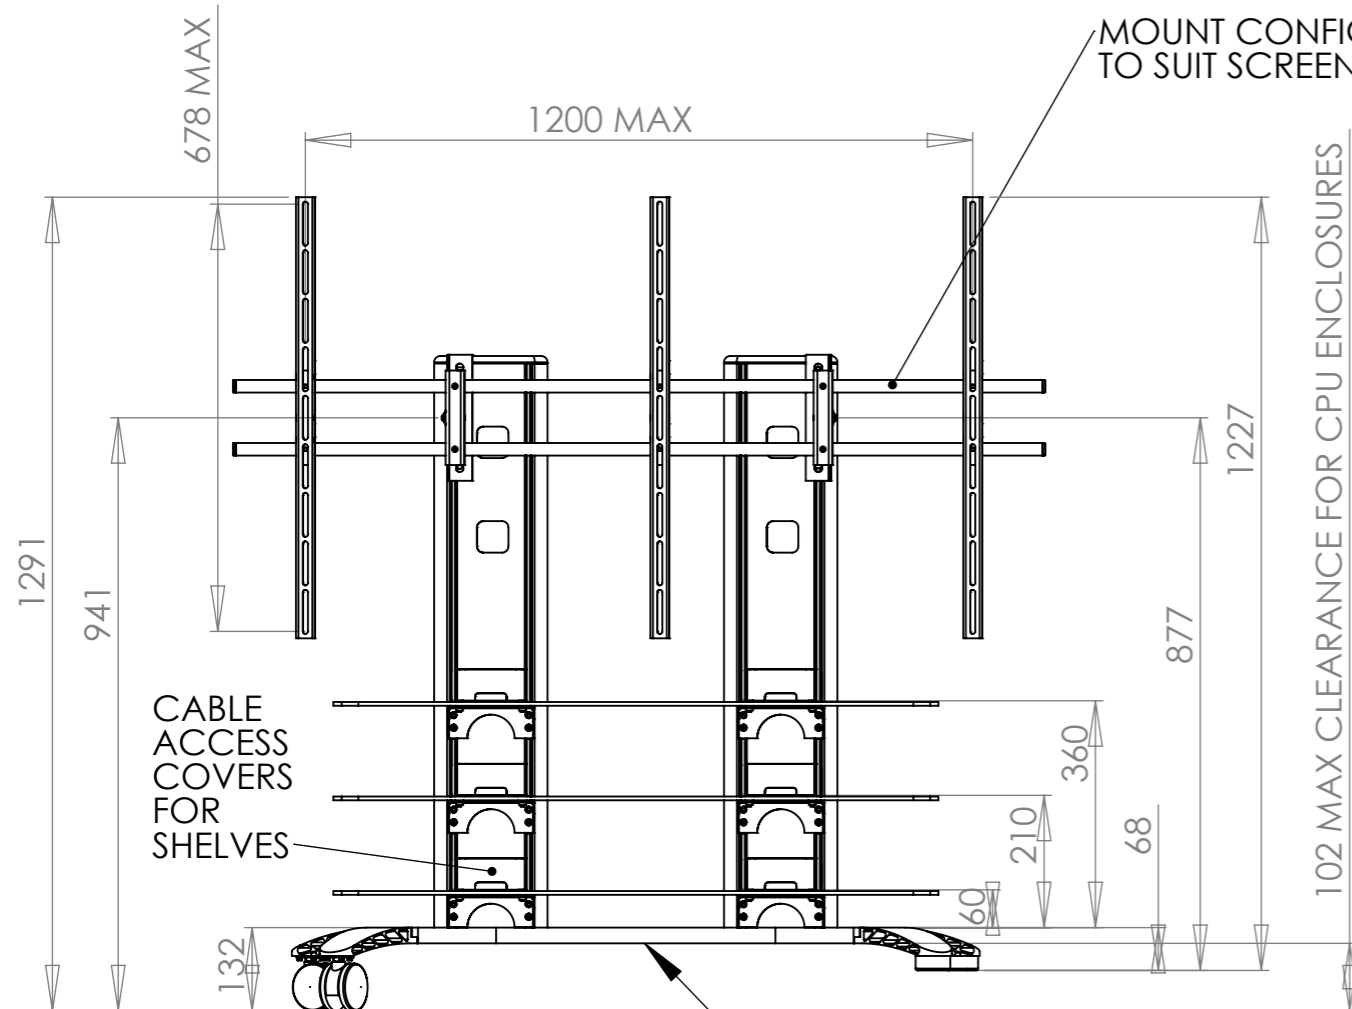

REMOVABLE REAR COVERS

MOUNT CONFIGURED TO SUIT SCREENS

CABLE ACCESS COVERS FOR SHELVES

102 MAX CLEARANCE FOR CPU ENCLOSURES

OPTIONAL BALLAST PLATES IF REQUIRED

MOUNT TILT  $\pm 12^\circ$

OPTIONS OF CASTORS OR LEVELLING FEET

DEBUR AND BREAK SHARP EDGES

MATERIAL:

N/A

FINISH:

BLACK OR SILVER

UNLESS OTHERWISE SPECIFIED:  
DIMENSIONS ARE IN MILLIMETERS

TOLERANCES:

LINEAR: X.  $\pm 1.0$ mm

X.X  $\pm 0.25$  mm

X.XX  $\pm 0.10$  mm

ANGULAR: X.XX  $\pm 0.1^\circ$

**Mode-AL.co.uk**

UNIT 4 ANAMAX IND. PARK, OXFORD ROAD,  
TATLING END, BUCKS SL9 7BB TEL +44 (0)1753 880824

TITLE:

PLASMA STAND  
MEGA BASIC DIMS

DWG NO.

PM093505XX

REV

A

SCALE: 1:12

SHEET 1 OF 1

A3