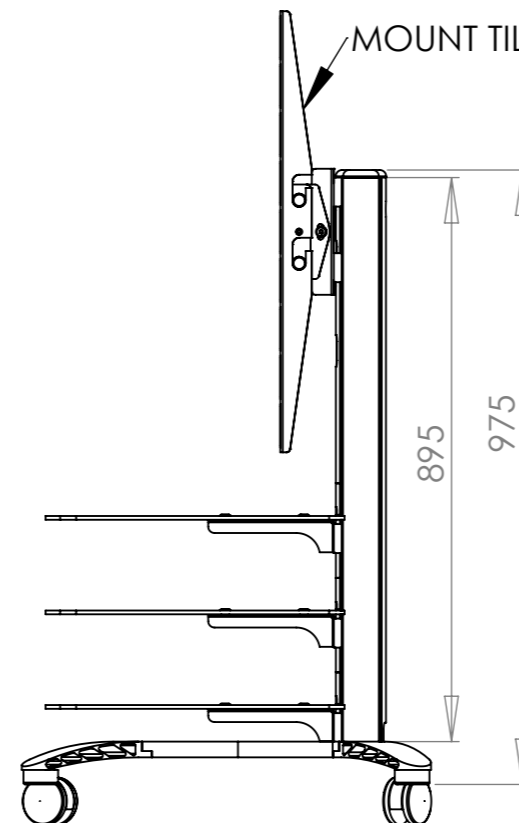

REMOVABLE REAR COVERS

MOUNT CONFIGURED TO SUIT SCREENS

CABLE ACCESS COVERS FOR SHELVES

102 MAX CLEARANCE FOR CPU ENCLOSURES

OPTIONAL BALLAST PLATES IF REQUIRED

MOUNT TILT  $\pm 12^\circ$

OPTIONS OF CASTORS OR LEVELLING FEET

DEBUR AND BREAK SHARP EDGES

MATERIAL:

N/A

FINISH:

BLACK OR SILVER

UNLESS OTHERWISE SPECIFIED:  
DIMENSIONS ARE IN MILLIMETERS

TOLERANCES:

LINEAR: X.  $\pm 1.0$ mm

X.X  $\pm 0.25$  mm

X.XX  $\pm 0.10$  mm

ANGULAR: X.XX  $\pm 0.1^\circ$

**Mode-AL.co.uk**

UNIT 4 ANAMAX IND. PARK, OXFORD ROAD,  
TATLING END, BUCKS SL9 7BB TEL +44 (0)1753 880824

TITLE:

PLASMA STAND  
MEGA BASIC DIMS

DWG NO.

PM093505XX

REV

A

SCALE: 1:12

SHEET 1 OF 1

A3