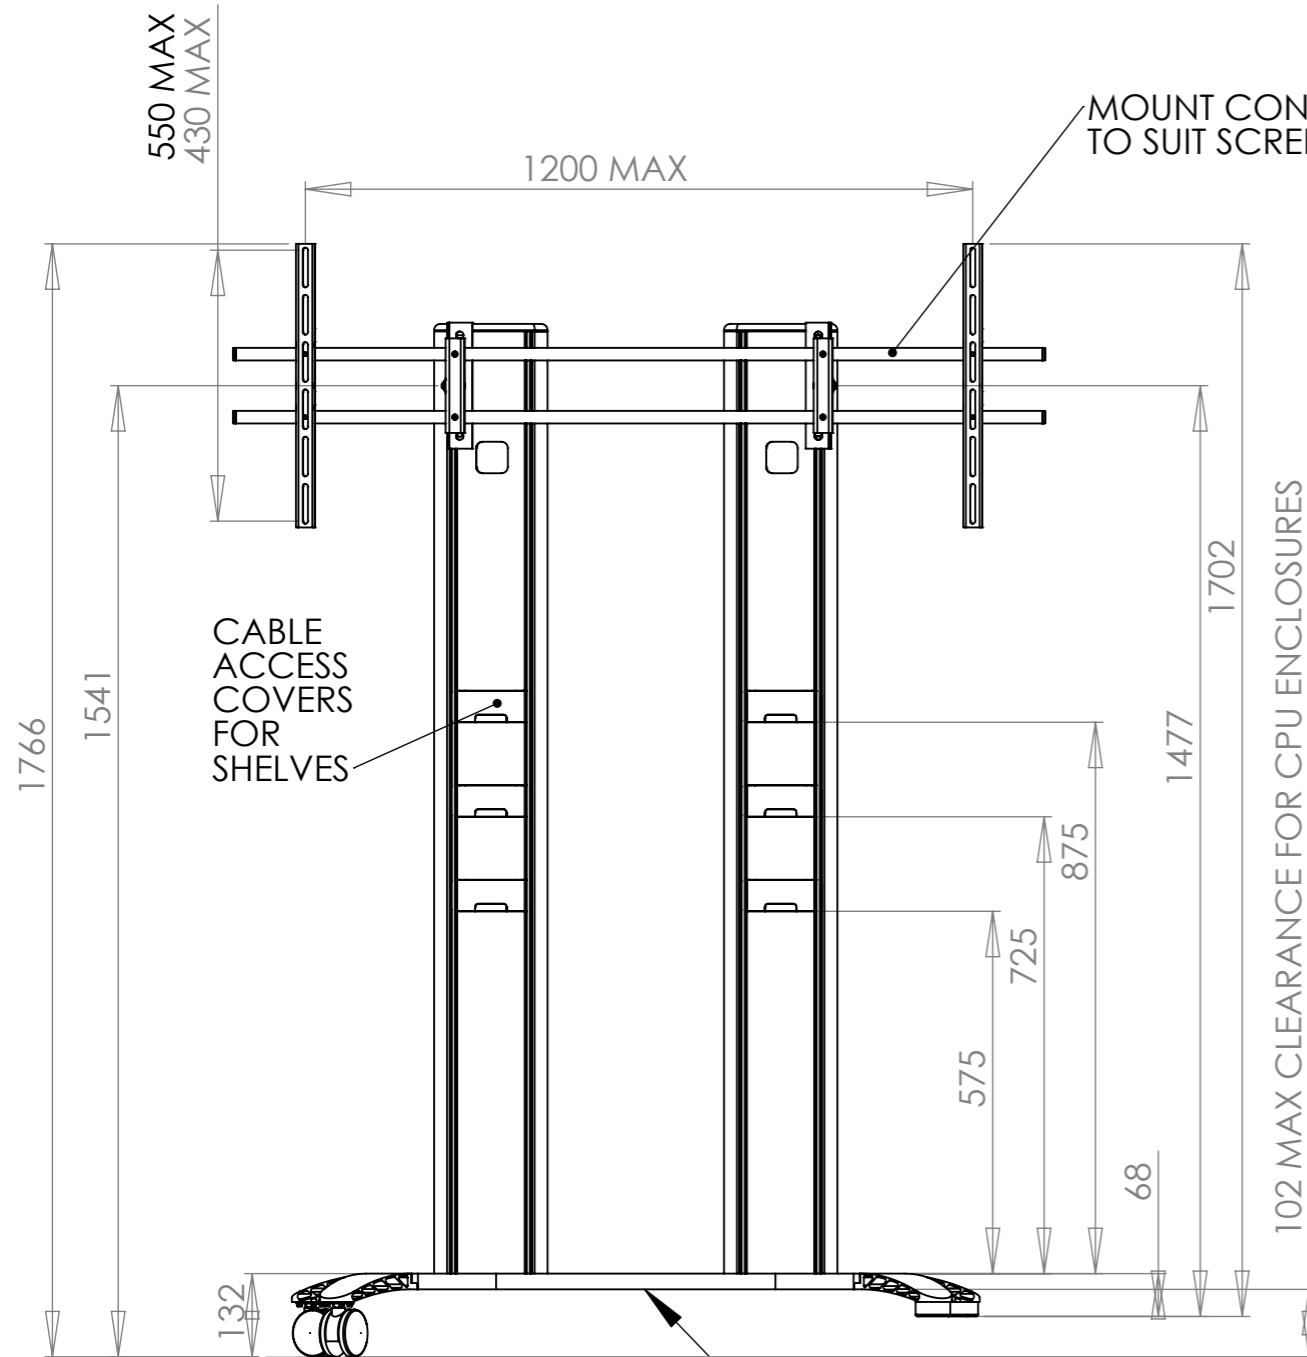

REMOVABLE
REAR COVERS

MOUNT CONFIGURED
TO SUIT SCREENS

MOUNT TILT $\pm 12^\circ$

CABLE
ACCESS
COVERS
FOR
SHELVES

OPTIONS OF
CASTORS OR
LEVELLING FEET

OPTIONAL BALLAST PLATES
IF REQUIRED

DEBUR AND BREAK SHARP EDGES

MATERIAL:

N/A

FINISH:

BLACK OR SILVER

UNLESS OTHERWISE SPECIFIED:
DIMENSIONS ARE IN MILLIMETERS
TOLERANCES:

LINEAR: X. $\pm 1.0\text{mm}$
X.X $\pm 0.25\text{mm}$
X.XX $\pm 0.10\text{mm}$
ANGULAR: X.XX $\pm 0.1^\circ$

Mode-AL.co.uk

UNIT 4 ANAMAX IND. PARK, OXFORD ROAD,
TATLING END, BUCKS SL9 7BB TEL +44 (0)1753 880824

TITLE:
PLASMA STAND
MEGA BASIC DIMS

DWG NO.
PM150003XX

REV
A

SCALE: 1:12

SHEET 1 OF 1

A3