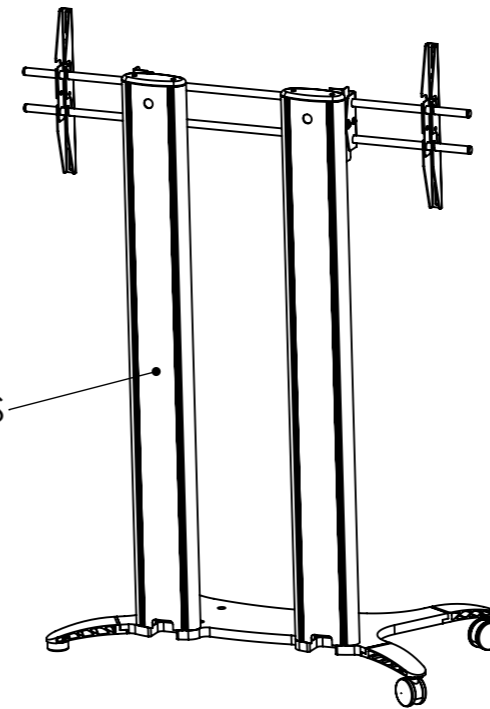

REMOVABLE
REAR COVERS

MOUNT CONFIGURED
TO SUIT SCREENS

MOUNT TILT $\pm 12^\circ$

CABLE
ACCESS
COVERS
FOR
SHELVES

OPTIONS OF
CASTORS OR
LEVELLING FEET

OPTIONAL BALLAST PLATES
IF REQUIRED

DEBUR AND BREAK SHARP EDGES

MATERIAL:

N/A

FINISH:

BLACK OR SILVER

UNLESS OTHERWISE SPECIFIED:
DIMENSIONS ARE IN MILLIMETERS
TOLERANCES:

LINEAR: X. $\pm 1.0\text{mm}$
X.X $\pm 0.25\text{mm}$
X.XX $\pm 0.10\text{mm}$
ANGULAR: X.XX $\pm 0.1^\circ$