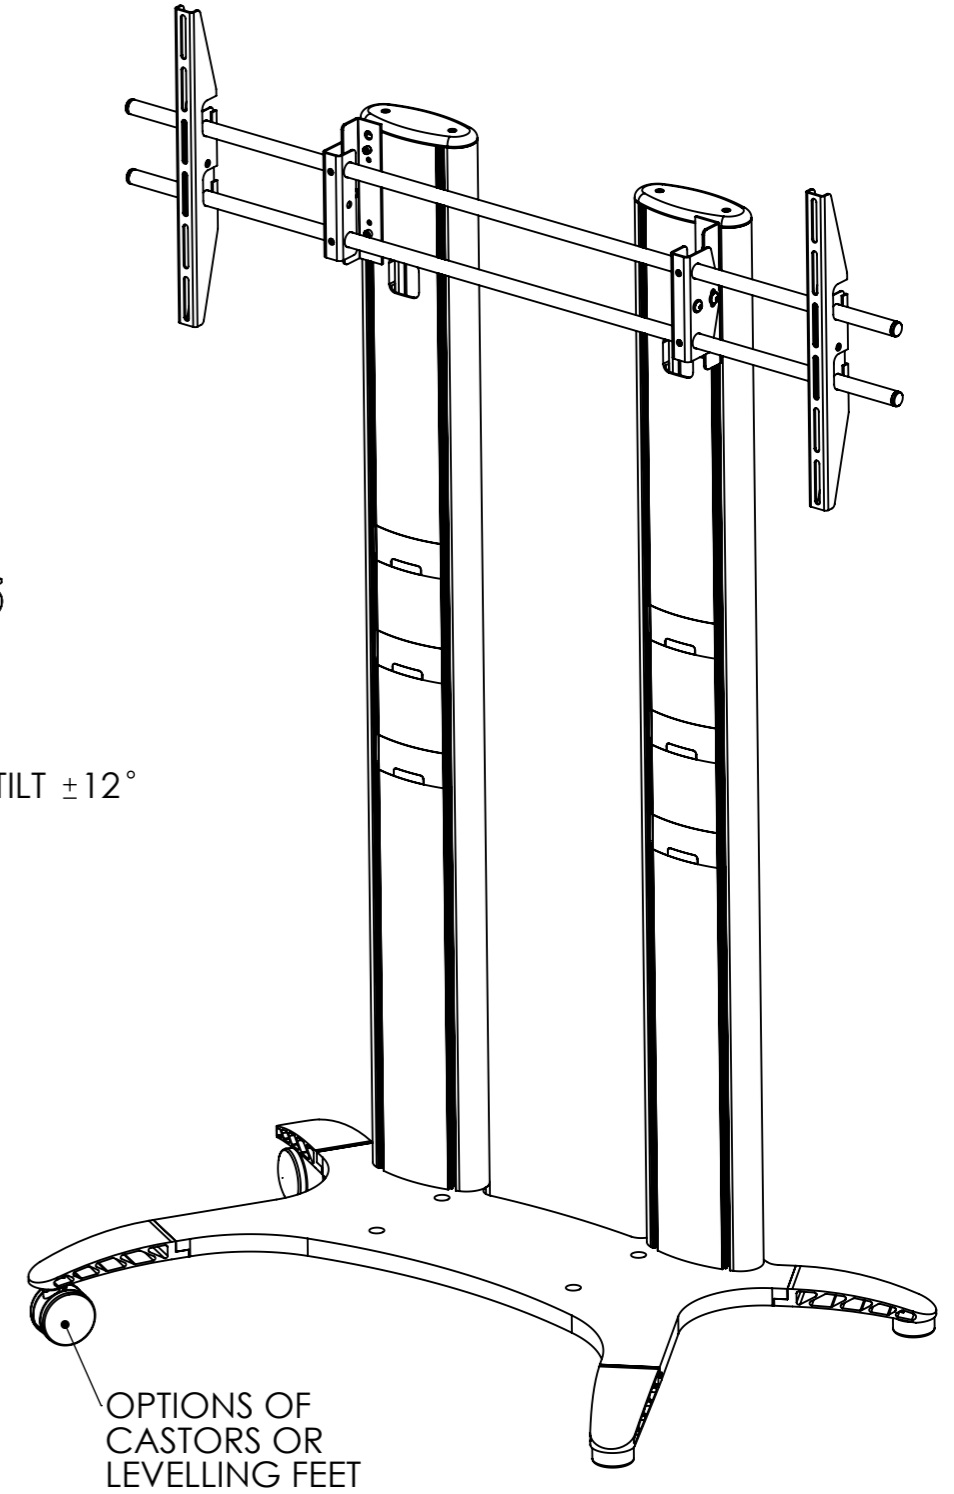

REMOVABLE
REAR COVERS

MOUNT CONFIGURED
TO SUIT SCREENS

MOUNT TILT $\pm 12^\circ$

CABLE
ACCESS
COVERS
FOR
SHELVES

OPTIONS OF
CASTORS OR
LEVELLING FEET

OPTIONAL BALLAST PLATES
IF REQUIRED

DEBUR AND BREAK SHARP EDGES

MATERIAL:

N/A

FINISH:

BLACK OR SILVER

UNLESS OTHERWISE SPECIFIED:
DIMENSIONS ARE IN MILLIMETERS
TOLERANCES:

LINEAR: X. $\pm 1.0\text{mm}$
X.X $\pm 0.25\text{mm}$
X.XX $\pm 0.10\text{mm}$
ANGULAR: X.XX $\pm 0.1^\circ$

Mode-AL.co.uk

UNIT 4 ANAMAX IND. PARK, OXFORD ROAD,
TATLING END, BUCKS SL9 7BB TEL +44 (0)1753 880824

TITLE:
PLASMA STAND
MEGA BASIC DIMS

DWG NO.
PM150003XX

REV
A

SCALE: 1:12

SHEET 1 OF 1

A3