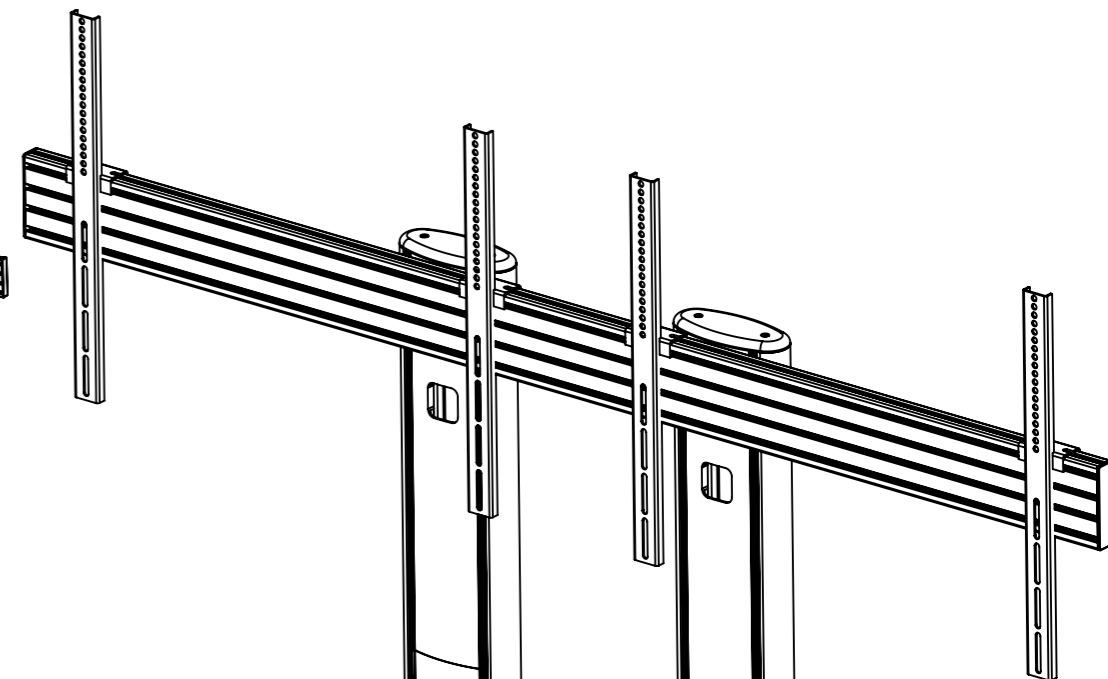

REMOVABLE  
REAR COVERS

MOUNT CONFIGURED  
TO SUIT SCREENS

CABLE  
ACCESS  
COVERS  
FOR  
SHELVES

102 MAX CLEARANCE FOR CPU ENCLOSURES

1518 MAX TO  $\phi$  OF SCREEN

OPTIONAL BALLAST PLATES  
IF REQUIRED

1495

1575

OPTIONS OF  
CASTORS OR  
LEVELLING FEET

DEBUR AND BREAK SHARP EDGES

MATERIAL:

N/A

FINISH:

BLACK OR SILVER

UNLESS OTHERWISE SPECIFIED:  
DIMENSIONS ARE IN MILLIMETERS  
TOLERANCES:

LINEAR: X. ±1.0mm  
X.X ±0.25 mm  
X.XX ±0.10 mm  
ANGULAR: X.XX ±0.1°

**Mode-AL.co.uk**

UNIT 4 ANAMAX IND. PARK, OXFORD ROAD,  
TATLING END, BUCKS SL9 7BB TEL +44 (0)1753 880824

TITLE:  
PLASMA STAND  
MEGA BASIC DIMS

DWG NO.  
PM150013XX

REV  
A

SCALE: 1:12

SHEET 1 OF 1

A3