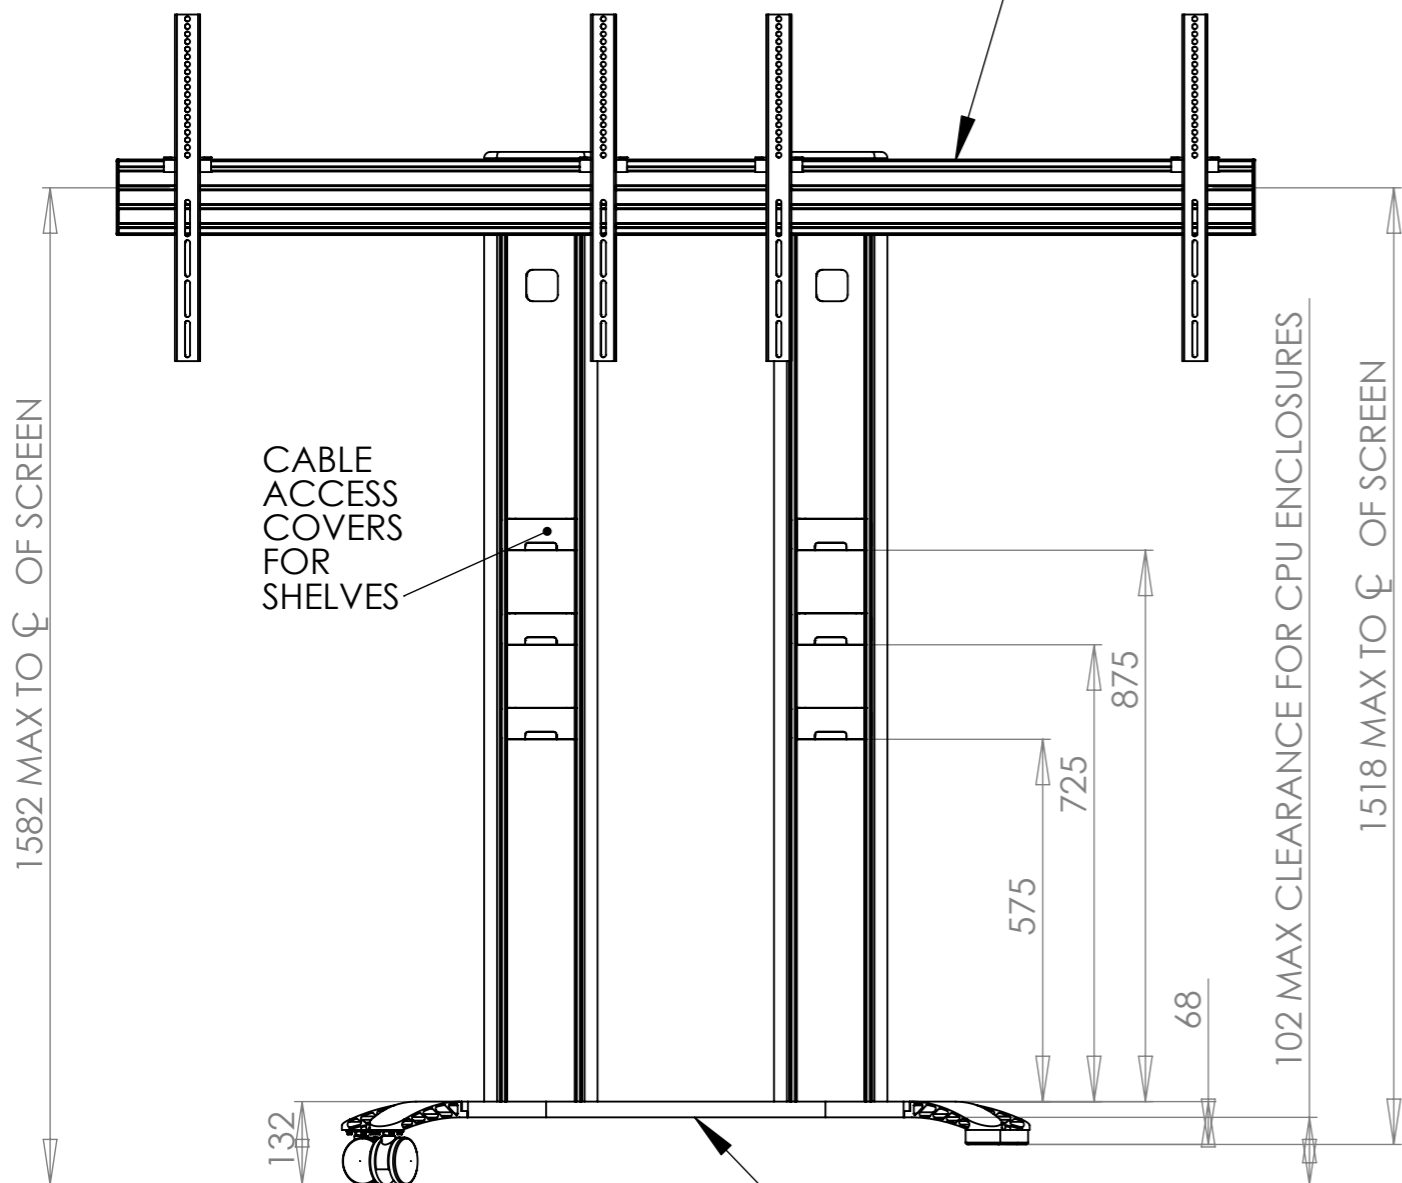

REMOVABLE  
REAR COVERS

MOUNT CONFIGURED  
TO SUIT SCREENS

CABLE  
ACCESS  
COVERS  
FOR  
SHELVES

102 MAX CLEARANCE FOR CPU ENCLOSURES

1518 MAX TO  $\phi$  OF SCREEN

OPTIONAL BALLAST PLATES  
IF REQUIRED

1495

1575

OPTIONS OF  
CASTORS OR  
LEVELLING FEET

DEBUR AND BREAK SHARP EDGES

MATERIAL:

N/A

FINISH:

BLACK OR SILVER

UNLESS OTHERWISE SPECIFIED:  
DIMENSIONS ARE IN MILLIMETERS  
TOLERANCES:

LINEAR: X. ±1.0mm  
X.X ±0.25 mm  
X.XX ±0.10 mm  
ANGULAR: X.XX ±0.1°

**Mode-AL.co.uk**

UNIT 4 ANAMAX IND. PARK, OXFORD ROAD,  
TATLING END, BUCKS SL9 7BB TEL +44 (0)1753 880824

TITLE:  
PLASMA STAND  
MEGA BASIC DIMS

DWG NO.  
PM150013XX

REV  
A

SCALE: 1:12

SHEET 1 OF 1

A3