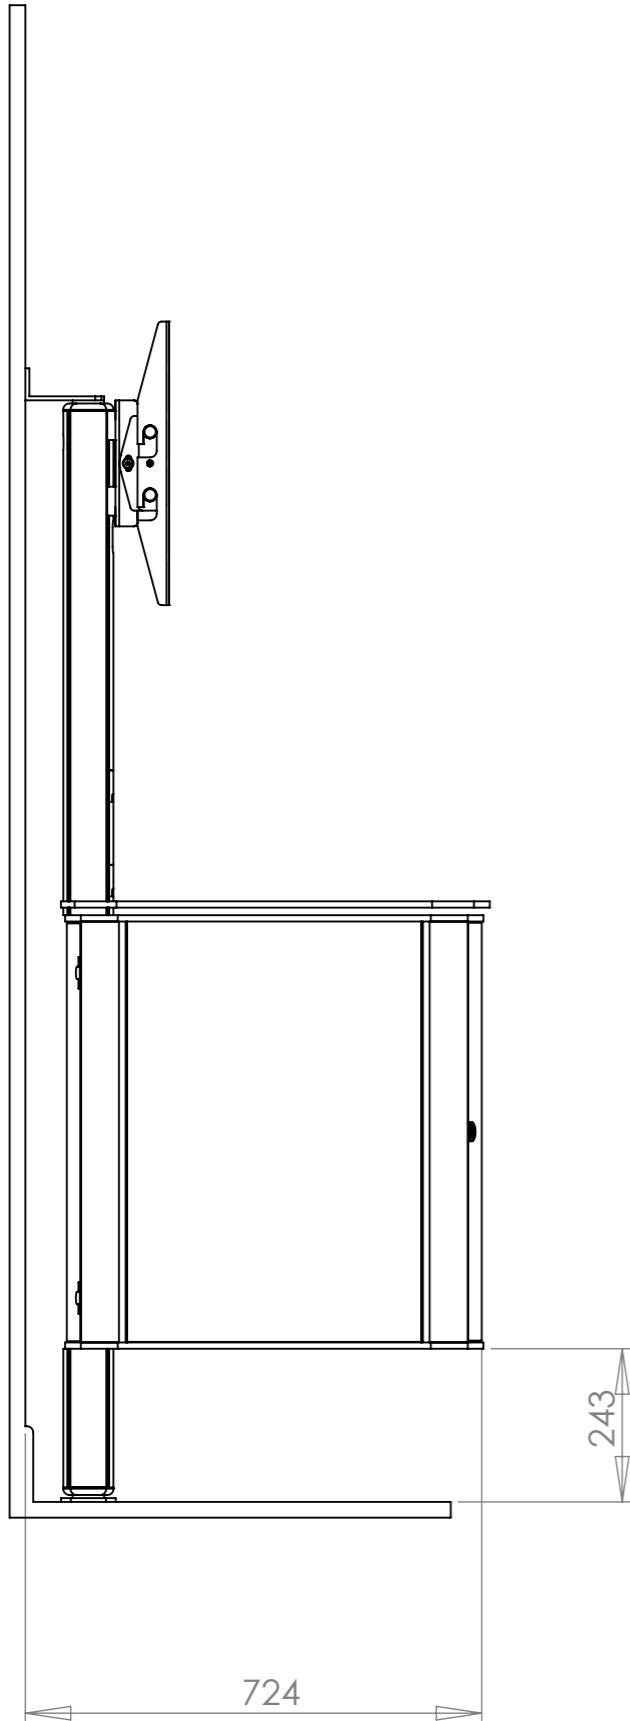

STAND CAN BE ROTATED TO ANY ANGLE,  
DEPENDANT ON SCREEN SIZE

|  |              |  |
|--|--------------|--|
| DEBUR AND BREAK SHARP EDGES  |              | <b>Mode-AL.co.uk</b><br>UNIT 4 ANAMAX IND. PARK, OXFORD ROAD,<br>TATLING END, BUCKS SL9 7BB TEL +44 (0)1753 880824 |
| MATERIAL:<br>-   |              |  |
| FINISH:<br>-   |              | TITLE: 1.5m PLASMA EQUIP<br>WALL-FLOOR MOUNT   |
| UNLESS OTHERWISE SPECIFIED:<br>DIMENSIONS ARE IN MILLIMETERS<br>TOLERANCES:<br>LINEAR: X. ±1.0mm<br>X.X ±0.25 mm<br>X.XX ±0.10 mm<br>ANGULAR: X.XX ±0.1° |              | DWG NO.<br>PW150001RX-15D  |
| SCALE: 1:1   | SHEET 1 OF 1 | A3   |