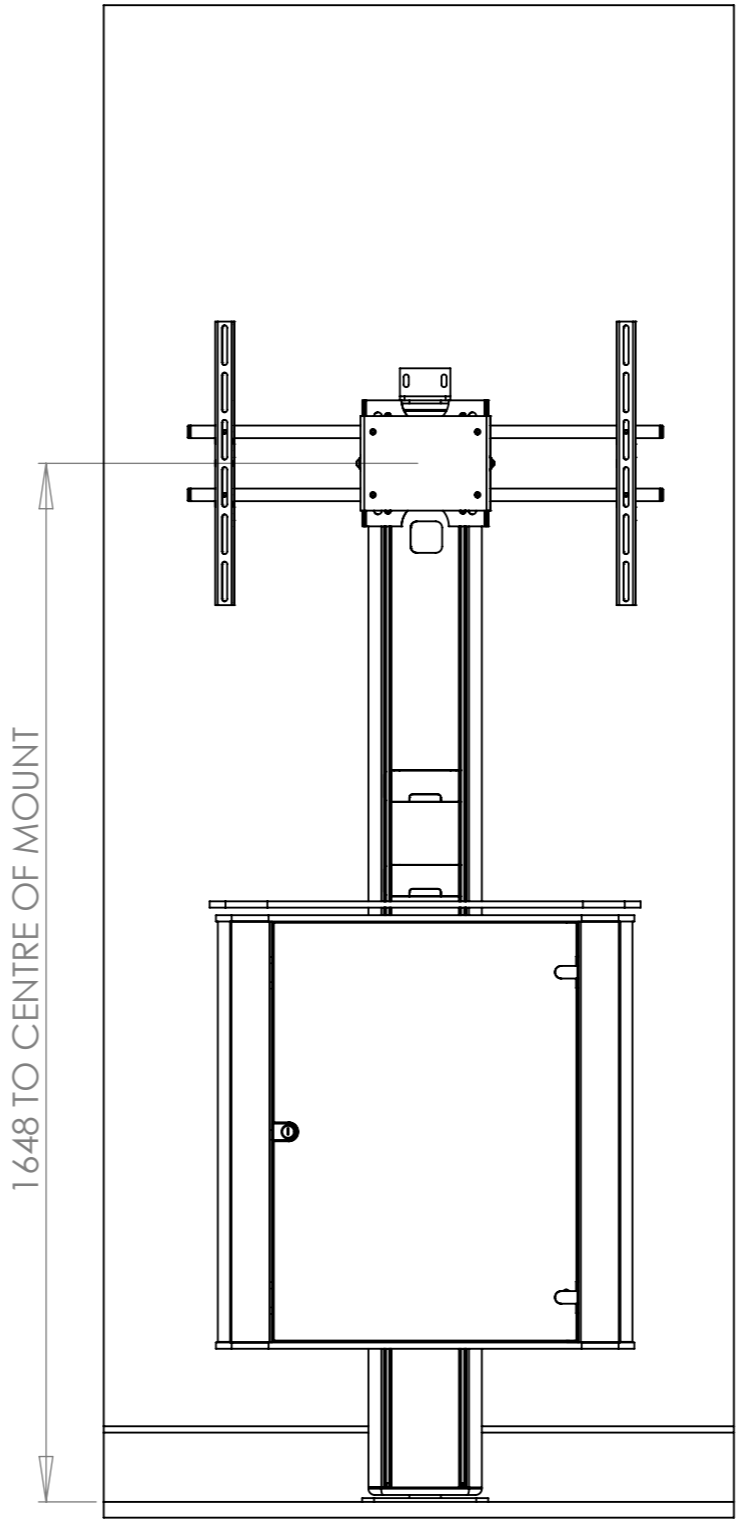

STAND CAN BE ROTATED TO ANY ANGLE,  
DEPENDANT ON SCREEN SIZE

|  |              |  |
|--|--------------|--|
| DEBUR AND BREAK SHARP EDGES  |              | <b>Mode-AL.co.uk</b><br>UNIT 4 ANAMAX IND. PARK, OXFORD ROAD,<br>TATLING END, BUCKS SL9 7BB TEL +44 (0)1753 880824 |
| MATERIAL:<br>-   |              |  |
| FINISH:<br>-   |              | TITLE: 1.5m PLASMA EQUIP<br>WALL-FLOOR MOUNT   |
| UNLESS OTHERWISE SPECIFIED:<br>DIMENSIONS ARE IN MILLIMETERS<br>TOLERANCES:<br>LINEAR: X. ±1.0mm<br>X.X ±0.25 mm<br>X.XX ±0.10 mm<br>ANGULAR: X.XX ±0.1° |              | DWG NO.<br>PW150001RX-15D  |
| SCALE: 1:1   | SHEET 1 OF 1 | A3   |