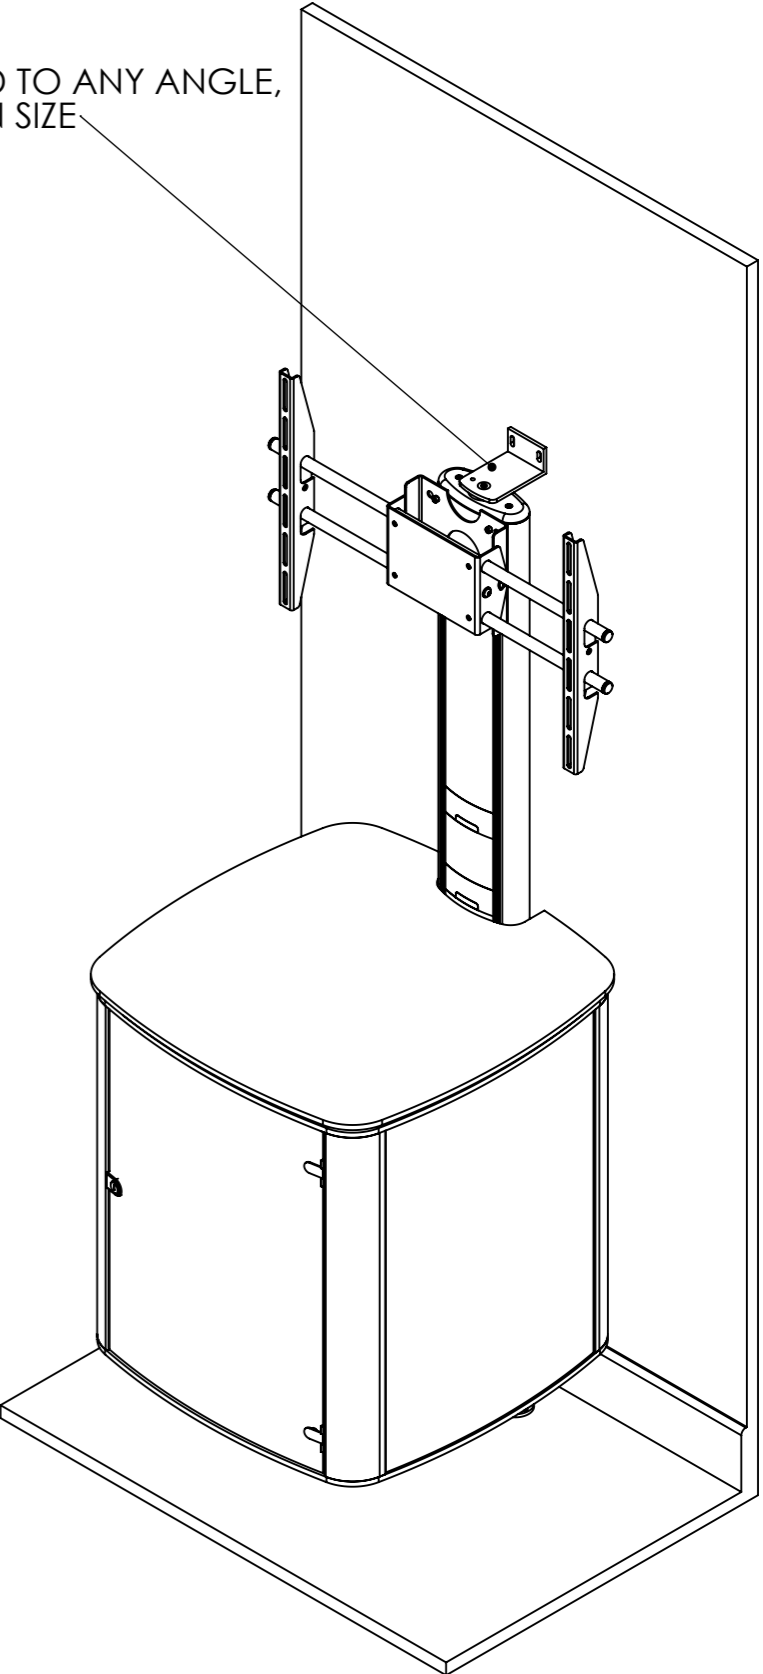

STAND CAN BE ROTATED TO ANY ANGLE,  
DEPENDANT ON SCREEN SIZE

|  |              |  |
|--|--------------|--|
| DEBUR AND BREAK SHARP EDGES  |              | <b>Mode-AL.co.uk</b><br>UNIT 4 ANAMAX IND. PARK, OXFORD ROAD,<br>TATLING END, BUCKS SL9 7BB TEL +44 (0)1753 880824 |
| MATERIAL:<br>-   |              |  |
| FINISH:<br>-   |              | TITLE: 1.5m PLASMA EQUIP<br>WALL-FLOOR MOUNT   |
| UNLESS OTHERWISE SPECIFIED:<br>DIMENSIONS ARE IN MILLIMETERS<br>TOLERANCES:<br>LINEAR: X. ±1.0mm<br>X.X ±0.25 mm<br>X.XX ±0.10 mm<br>ANGULAR: X.XX ±0.1° |              | DWG NO.<br>PW150001RX-15D  |
| SCALE: 1:1   | SHEET 1 OF 1 | A3   |