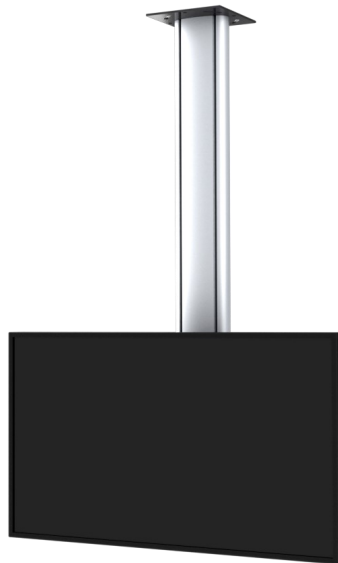

Plasma Stand Bolt Down Under Floor

PU150029XS

Plasma Stand Bolt Down with ES-01 glass shelf

PB151129XS

Plasma Stand Bolt Down Mega with drop down VC shelf

PB2155728XS

Plasma Stand Multi Screen with 4 x Screen Mounts

PZ200025LS

Plasma Stand Ceiling Mount

PC120029XS

Plasma Stand Wall/Floor Equip Mega with drop down VC shelf

PF2185728XS0505DS400

Bolt Down Base

PB

Plasma Stand Desk Mount