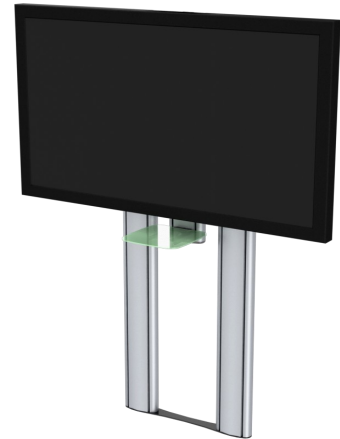

PZ200025LS

Plasma Stand Ceiling Mount

PC120029XS

Plasma Stand Wall/Floor Equip Mega with drop down VC shelf

PF2185728XS0505DS400

Bolt Down Base

PB

Plasma Stand Desk Mount

Plasma Stand Customisation

Shown below are examples of our Plasma Stands, with different variants from our Accessories range

**Plasma Stand
Floor/Ceiling**
with ES-03 glass shelf

PVXX1329XS

Plasma Stand Wall/Floor
with ES-02 glass shelf

PW151229RS

**Plasma Stand
Wall/Floor Mega**
with drop down VC shelf

PW2185728XS

**Plasma Stand
through Cabinet**
with ES-03 glass shelf

PN081329XS

**Plasma Stand through
Cabinet Mega**
with drop down VC shelf