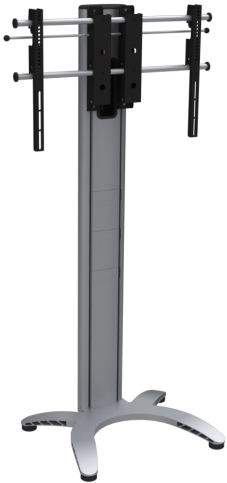

Mode-AL design and manufacture 4 basic types of Plasma Stand that enable us to satisfy even the most demanding requirements for screen mounting. Our smallest in the range, is the Midi Stands (PK) which are suitable for single screen mounting up to 47" and ideal for offices, studios and areas where the small footprint of this stand is required. The next size up is our Plasma Stand Standard (PS). This is our most versatile range of stands; enabling a vast selection of single and multi screen configurations up to 2.0m/6'6" high. Our next range is the Die Cast Base (PD) and is a cost effective solution for mounting screens up to 50" or a combination of smaller screens to your requirements. Finally, our Mega Stands (PM) allow you to mount any combination from a single 70" screen up to 8x24" screens.

Additional components that can be added to any of the stands in all the ranges, are Glass or Trespa Shelves, Castors, Bolt Down Bases, Ceiling Mounts, Wall/Floor Mounting, 19" Racking Cabinets, CPU Enclosures, Speaker Mounts, Camera Mounts and any other accessories that you may require. We are always happy to custom design a stand to suit your needs.

As standard, our Plasma Stands are available at the heights as shown below, but we can design and manufacture to any height as required:

Stand Height	With Levelling Feet	With Castors
900mm	900mm / 2'11"	950mm / 3'2"
1200mm	1200mm / 3'11"	1250mm / 4'2"
1500mm	1500mm / 4'11"	1550mm / 5'2"
1800mm	1800mm / 5'11"	1850mm / 6'2"
2000mm	2000mm / 6'7"	2050mm / 6'10"

Shown below are typical examples of our 4 Standard types of Plasma Stand

Plasma Stand Midi
PK120029LS

Midi Base
1200mm Column
Universal Mount
Levelling Feet
Silver

Plasma Stand Standard
PS180029CS

Standard Machined Base
1800mm Column
Universal Mount
Castors
Silver