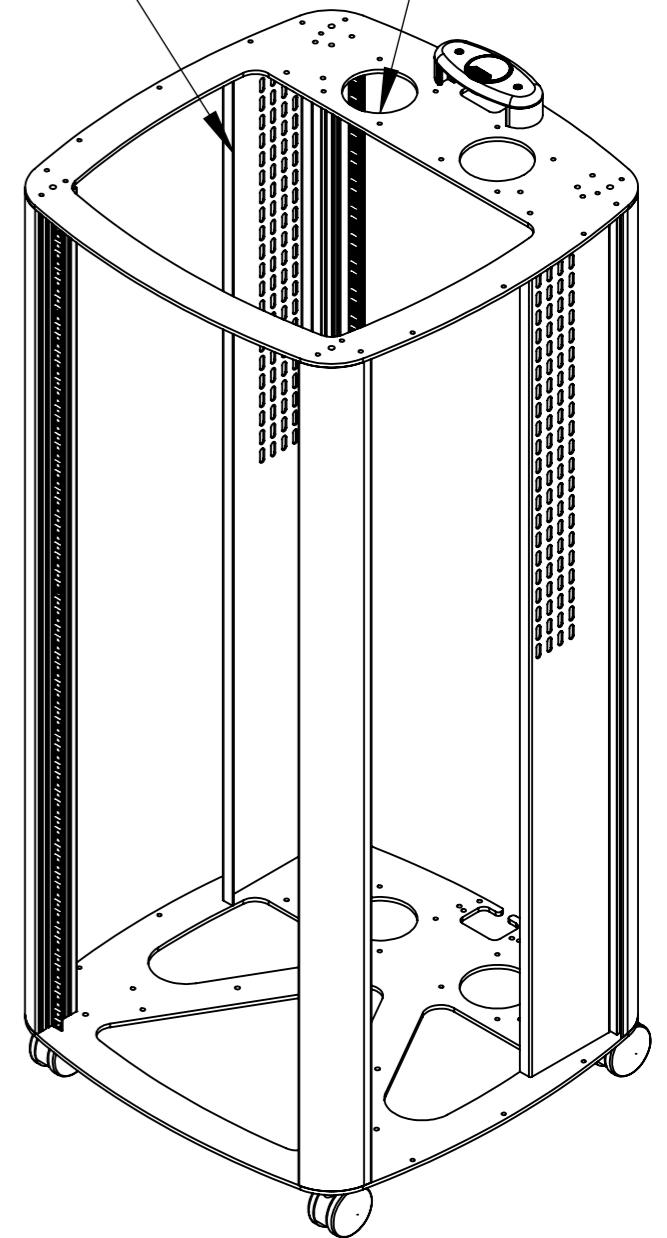

CABLE ACCESS / EGRESS
 TOP OF CABINET
 FINISH BLACK MATTE
 4U RACK MOUNT

2 No 150MM
 CABLE TRAYS
 MOUNTED AT REAR

2 No 100MM
 (4") FAN MOUNTS

SIDES OF CABINET
 FINISH BLACK MATTE

FRONT AND REAR
 SMOKED GLASS
 DOORS WITH LOCK

B - 27.05.08 - MAIN RACK REDUCED FROM 36U TOP
 RACK INCREASED FROM 3 U

DEBUR AND BREAK SHARP EDGES		Mode-AL .co.uk UNIT 4 ANAMAX IND. PARK. OXFORD ROAD, TATLING END, BUCKS SL9 7BB TEL +44 (0)1753 880824
MATERIAL:	X	
FINISH:	X	TITLE: KD RACK 30 U MOBILE SPECAIL
UNLESS OTHERWISE SPECIFIED: DIMENSIONS ARE IN MILLIMETERS TOLERANCES: LINEAR: X. ±1.0mm X.X ±0.25 mm X.XX ±0.10 mm ANGULAR: X.XX ±0.1°		DWG NO. Q-011943-01
		REV B
SCALE: 1:1		SHEET 1 OF 1
		A3