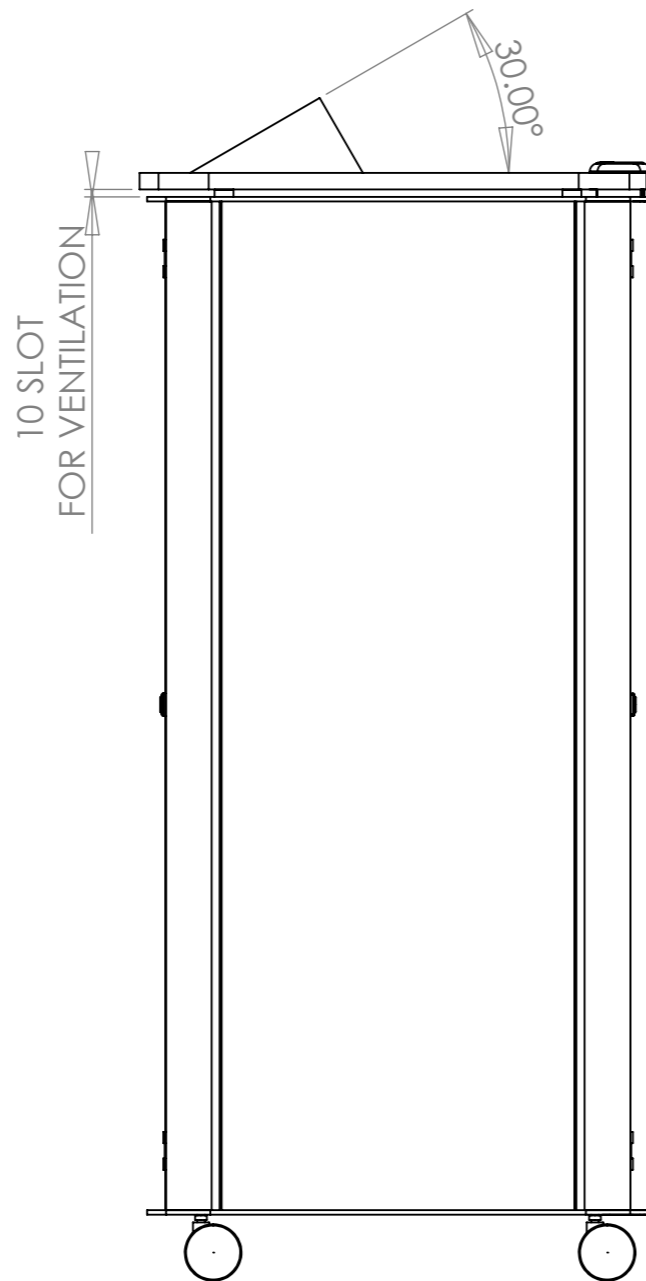

CABLE ACCESS / EGRESS
 TOP OF CABINET
 FINISH BLACK MATTE
 4U RACK MOUNT

2 No 150MM
 CABLE TRAYS
 MOUNTED AT REAR

2 No 100MM
 (4") FAN MOUNTS

SIDES OF CABINET
 FINISH BLACK MATTE

FRONT AND REAR
 SMOKED GLASS
 DOORS WITH LOCK

B - 27.05.08 - MAIN RACK REDUCED FROM 36U TOP
 RACK INCREASED FROM 3 U

DEBUR AND BREAK SHARP EDGES		Mode-AL .co.uk UNIT 4 ANAMAX IND. PARK. OXFORD ROAD, TATLING END, BUCKS SL9 7BB TEL +44 (0)1753 880824
MATERIAL:	X	
FINISH:	X	TITLE: KD RACK 30 U MOBILE SPECAIL
UNLESS OTHERWISE SPECIFIED: DIMENSIONS ARE IN MILLIMETERS TOLERANCES: LINEAR: X. ±1.0mm X.X ±0.25 mm X.XX ±0.10 mm ANGULAR: X.XX ±0.1°		DWG NO. Q-011943-01
		REV B
SCALE: 1:1		SHEET 1 OF 1
		A3