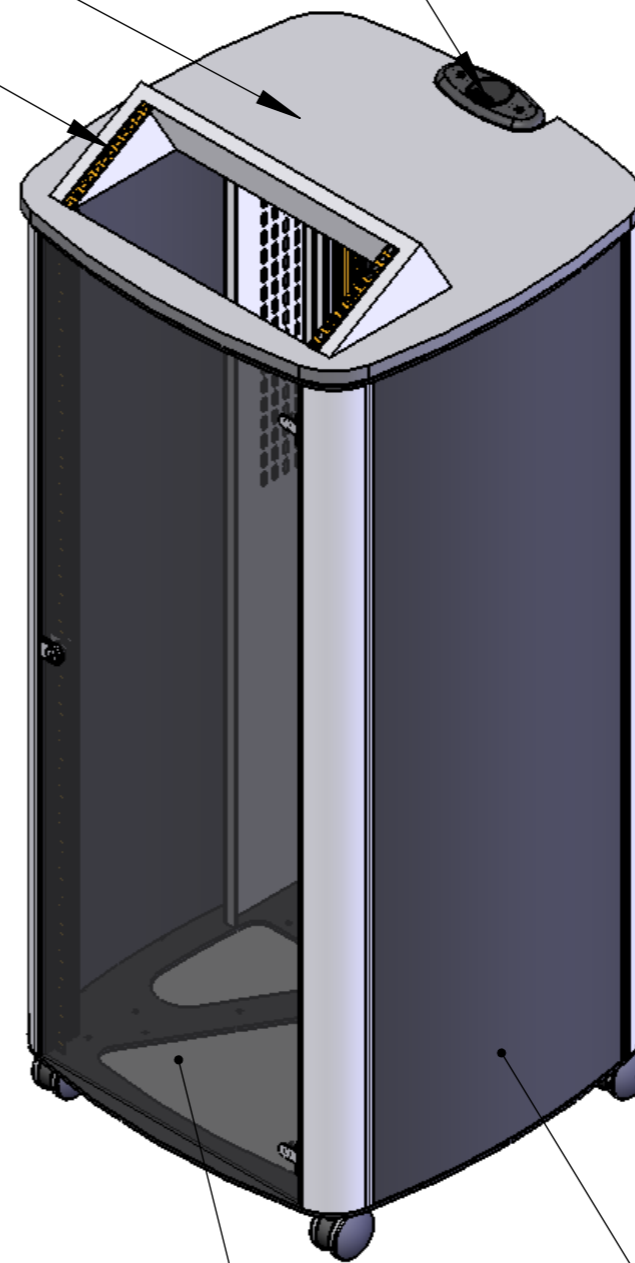

CABLE ACCESS / EGRESS
 TOP OF CABINET
 FINISH BLACK MATTE
 4U RACK MOUNT

2 No 150MM
 CABLE TRAYS
 MOUNTED AT REAR

2 No 100MM
 (4") FAN MOUNTS

SIDES OF CABINET
 FINISH BLACK MATTE

FRONT AND REAR
 SMOKED GLASS
 DOORS WITH LOCK

B - 27.05.08 - MAIN RACK REDUCED FROM 36U TOP
 RACK INCREASED FROM 3 U

DEBUR AND BREAK SHARP EDGES		Mode-AL .co.uk UNIT 4 ANAMAX IND. PARK. OXFORD ROAD, TATLING END, BUCKS SL9 7BB TEL +44 (0)1753 880824
MATERIAL:	X	
FINISH:	X	TITLE: KD RACK 30 U MOBILE SPECAIL
UNLESS OTHERWISE SPECIFIED: DIMENSIONS ARE IN MILLIMETERS TOLERANCES: LINEAR: X. ±1.0mm X.X ±0.25 mm X.XX ±0.10 mm ANGULAR: X.XX ±0.1°		DWG NO. Q-011943-01
		REV B
SCALE: 1:1		SHEET 1 OF 1
		A3