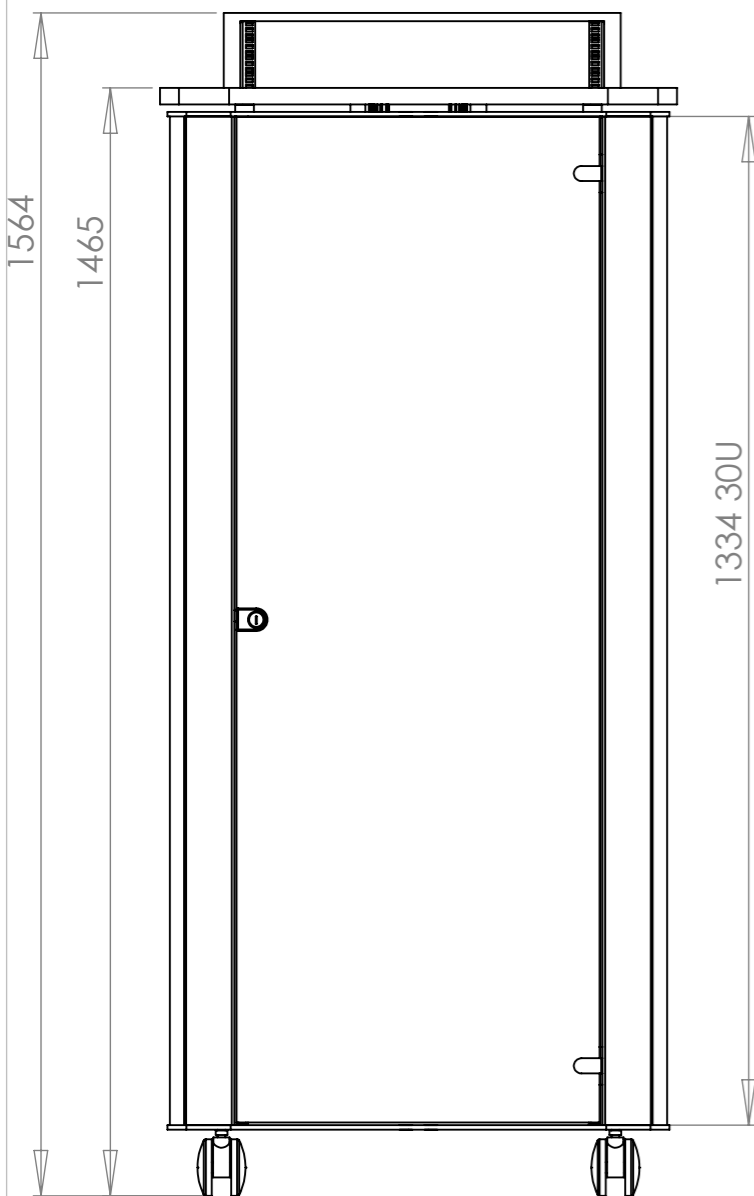

CABLE ACCESS / EGRESS
 TOP OF CABINET
 FINISH BLACK MATTE
 4U RACK MOUNT

2 No 150MM
 CABLE TRAYS
 MOUNTED AT REAR

2 No 100MM
 (4") FAN MOUNTS

SIDES OF CABINET
 FINISH BLACK MATTE

FRONT AND REAR
 SMOKED GLASS
 DOORS WITH LOCK

B - 27.05.08 - MAIN RACK REDUCED FROM 36U TOP
 RACK INCREASED FROM 3 U

DEBUR AND BREAK SHARP EDGES		Mode-AL .co.uk UNIT 4 ANAMAX IND. PARK. OXFORD ROAD, TATLING END, BUCKS SL9 7BB TEL +44 (0)1753 880824
MATERIAL:	X	
FINISH:	X	TITLE: KD RACK 30 U MOBILE SPECAIL
UNLESS OTHERWISE SPECIFIED: DIMENSIONS ARE IN MILLIMETERS TOLERANCES: LINEAR: X. ±1.0mm X.X ±0.25 mm X.XX ±0.10 mm ANGULAR: X.XX ±0.1°		DWG NO. Q-011943-01
		REV B
SCALE: 1:1		SHEET 1 OF 1
		A3