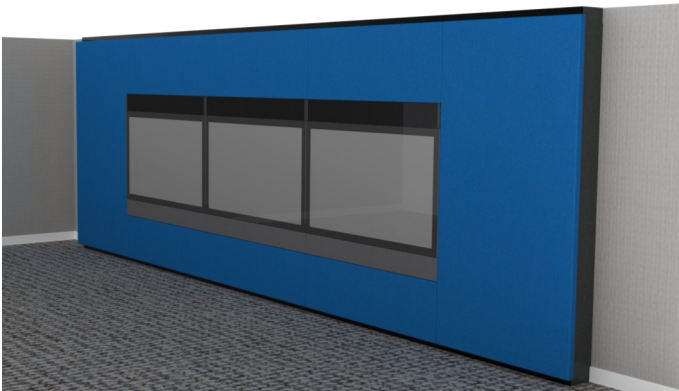

Telepresence

Vx Range

Designed for the new generation of Telepresence systems from:

Polycom: ATX
Cisco: (Tandberg) T3 Custom Edition
Lifesize: Conference 200.

The VX range is a versatile system allowing 3 or 4 screen setups to be wall mounted, freestanding or enclosed within their own sound proof enclosure.

The accompanying desks provide 4 levels of features:

VT-6001: basic 6 person desk with cable access holes & modesty panel

VT-6021: as 6001 but with 2 cable cubbies with mains outlets, VGA flying lead, and retractable cat 6, USB and 3.5mm audio connectors

VT-6301: with 3 screen lifters for previewing documents

VT-6331: As 6301 with 3 additional cable cubbies built into the screen lift

Mode-AL
Integrated Furniture Solutions

Web: www.mode-al.com

Mode-AL Ltd

Unit 4 Anamax Industrial Park,
Oxford Road,
Tatling End,
Bucks, SL9 7BB
United Kingdom

Tel: +44 (0) 1753 880824
Fax: +44 (0) 870 135 9413

Email: sales-uk@mode-al.com

Mode-AL USA

150 Commerce Drive
Canton
CT 06019
USA

Tel: +1 860 805 4515
Fax: +1 860 606 9534

Email: sales@mode-al-usa.com
Web: www.activatedthespace.com