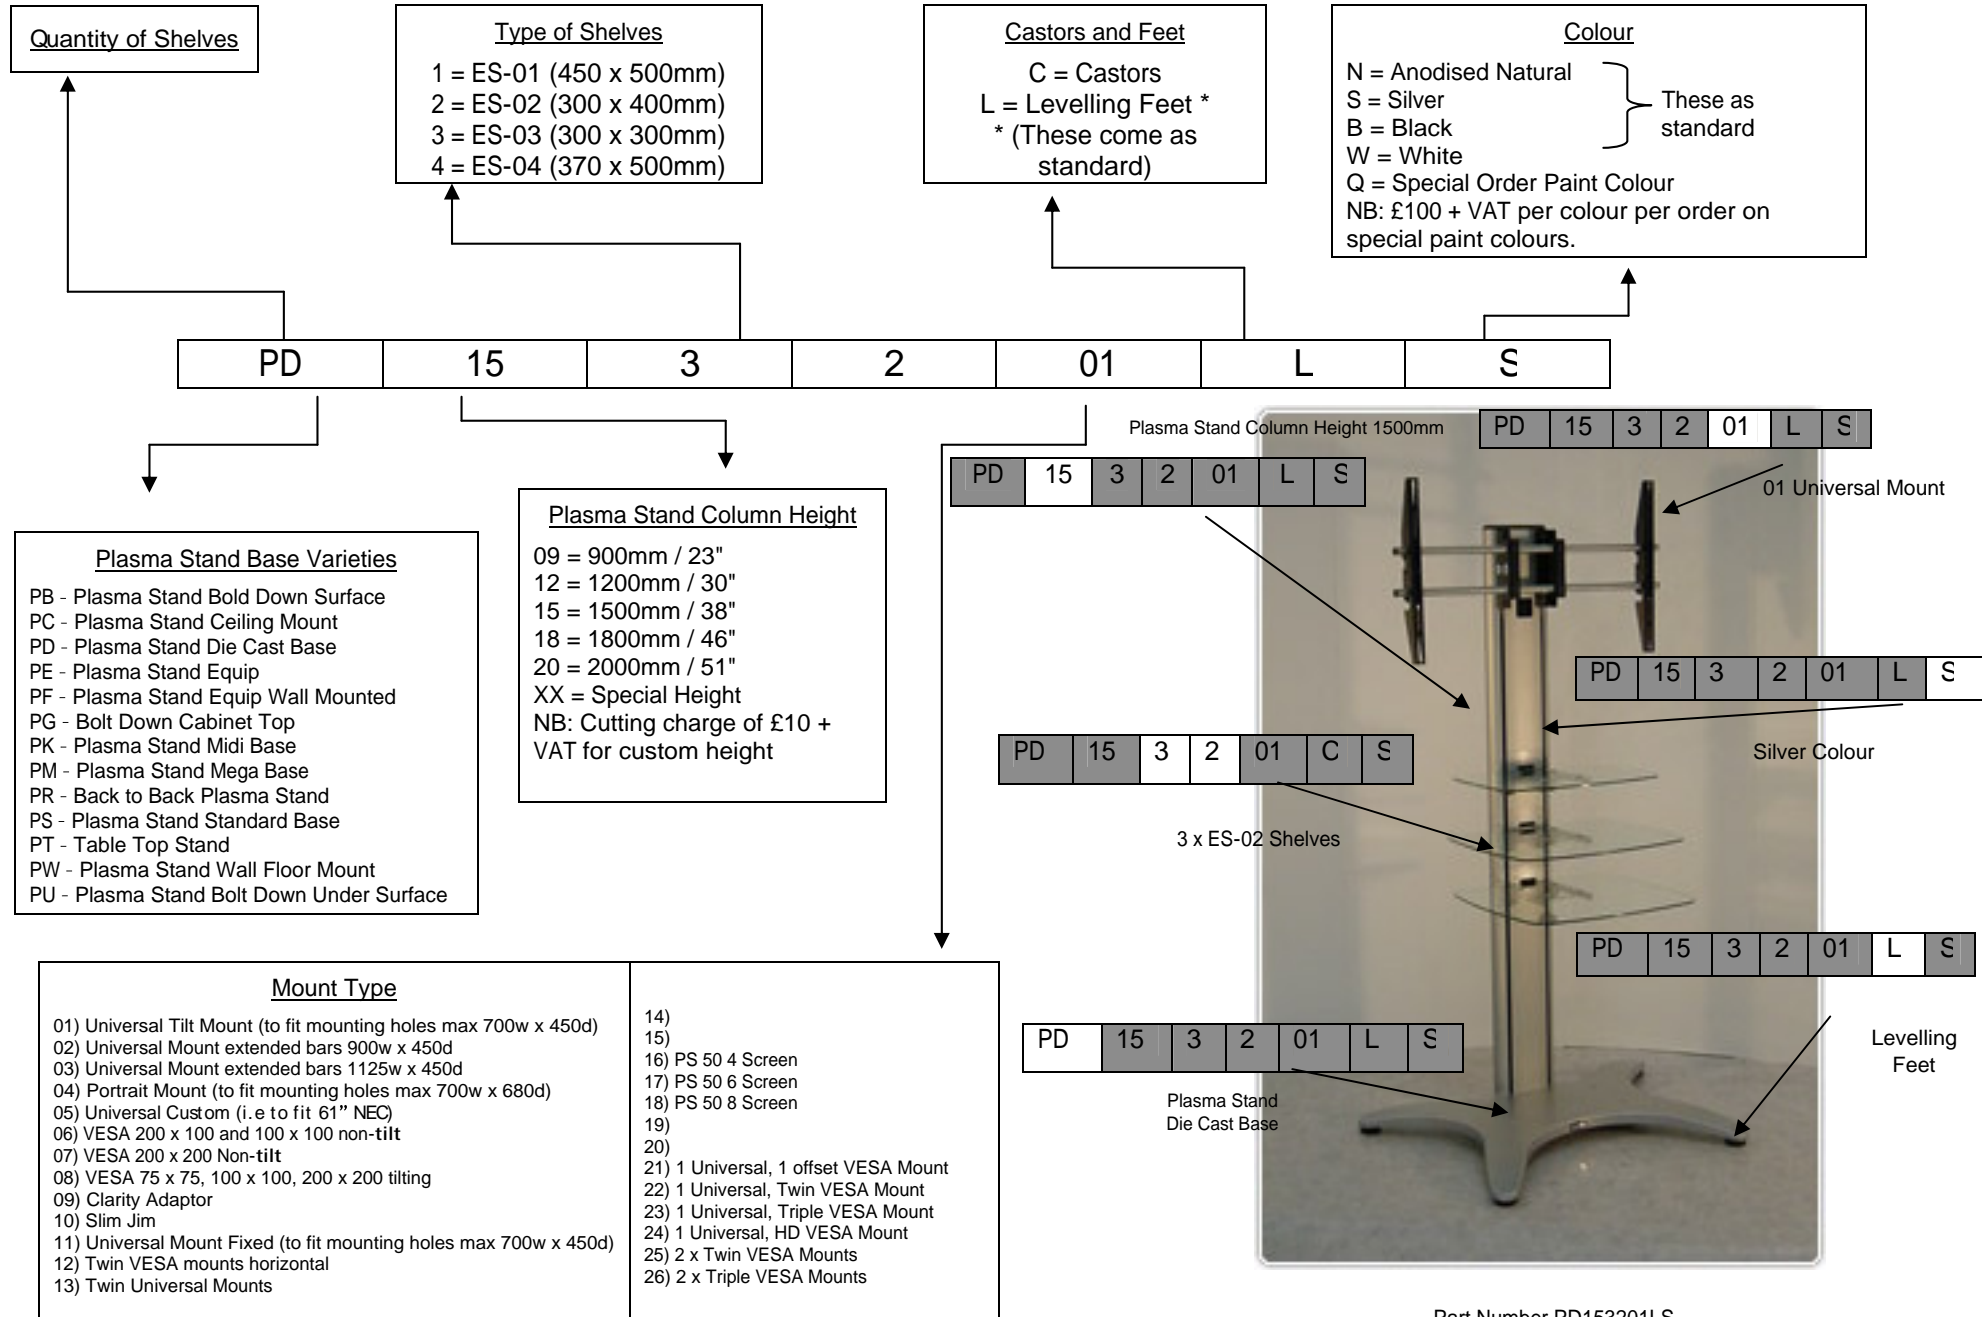

## Part Number Description for Plasma Stands

Part Number PD153201LS