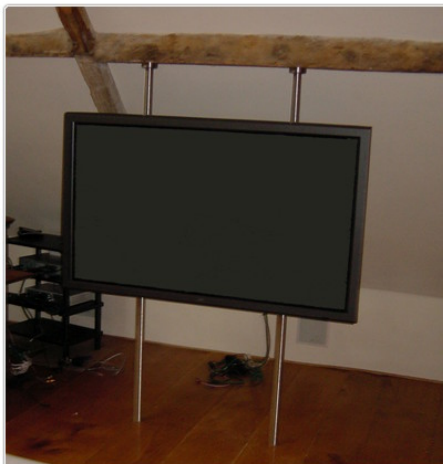

Purpose:

To mount a 61" Plasma Screen on a sloping roof with minimal intrusion to the listed structure

Solution:

A Stainless Steel frame with our Standard Universal Mount

PX

PX

Unit 4 Anamax Industrial Park, Oxford Road
Tatling End, Bucks, SL9 7BB